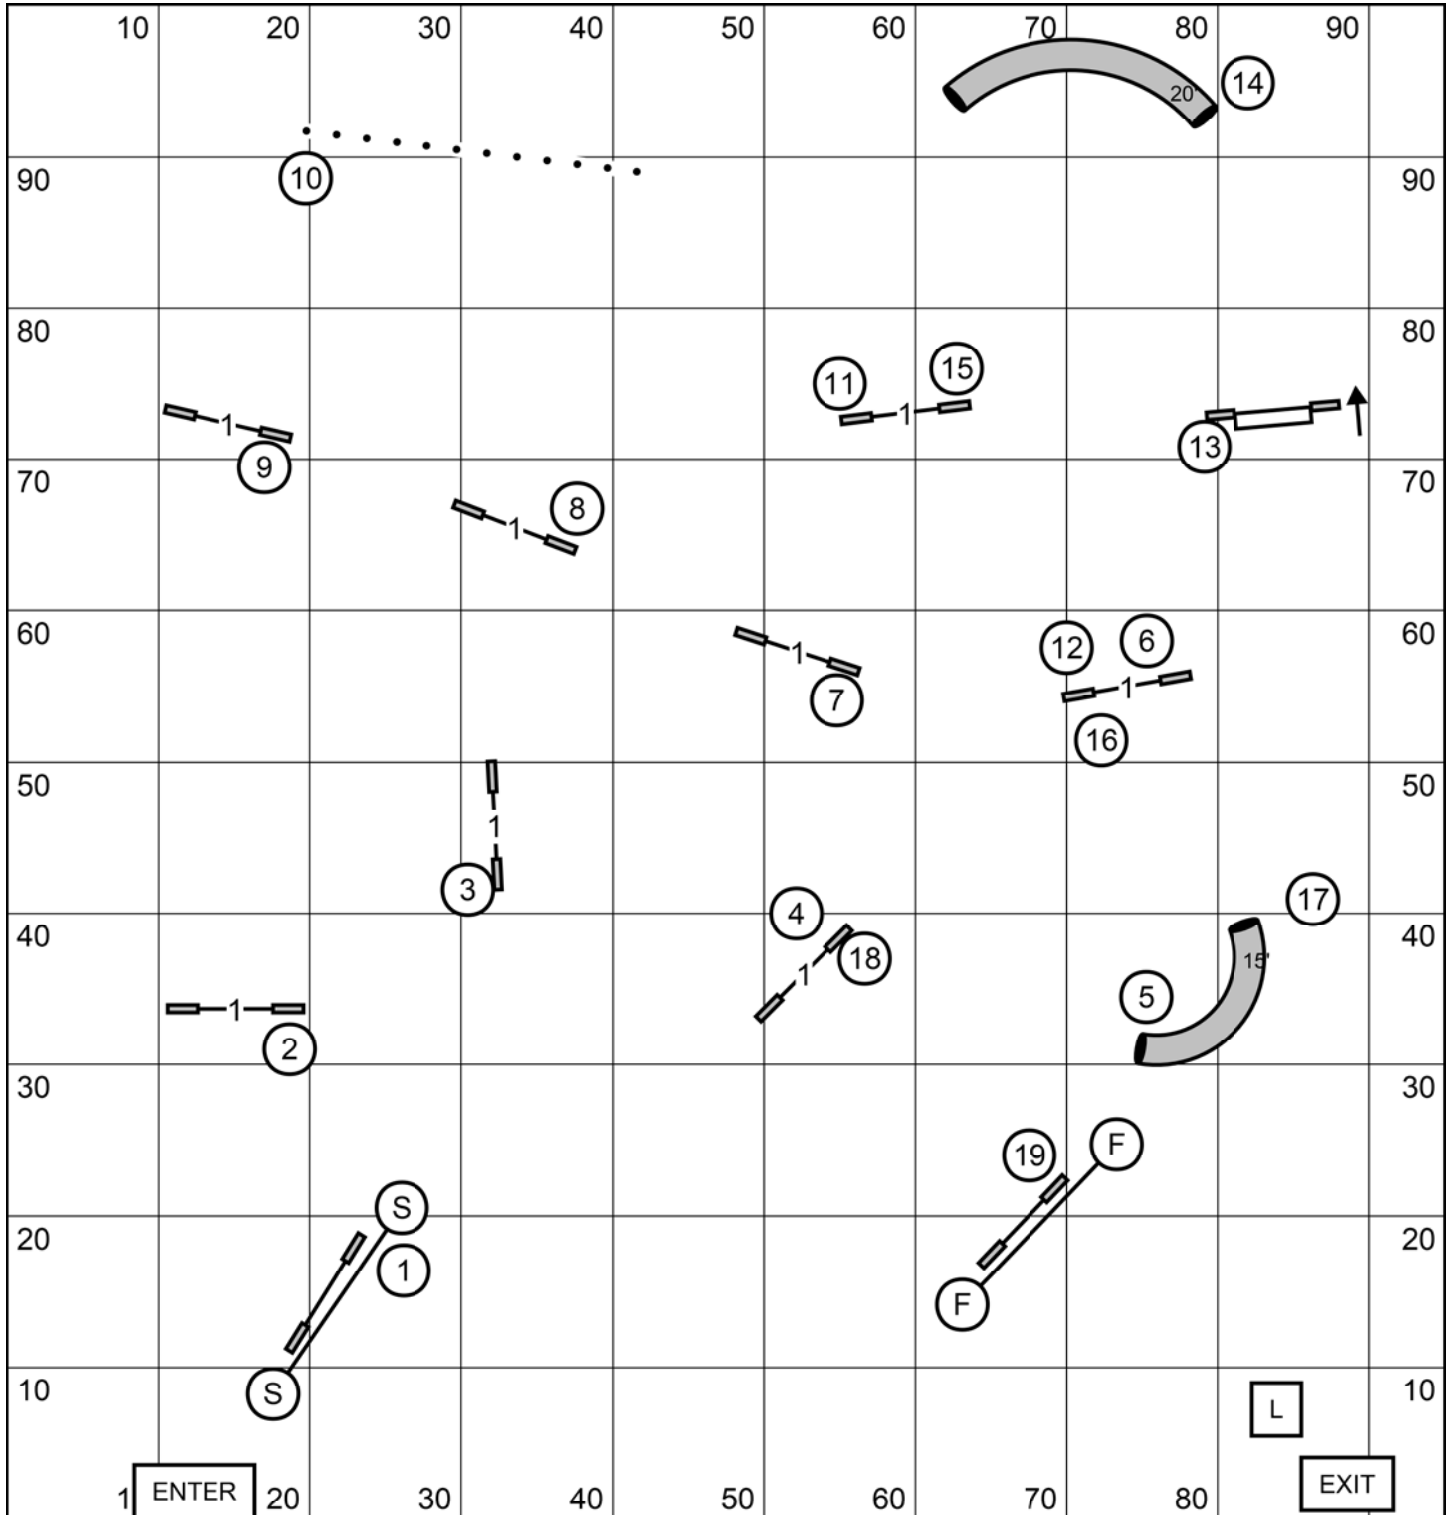

PREMIER JWW
Front Range Agility Association of Colorado
Saturday - March 2, 2024
Lori Sage