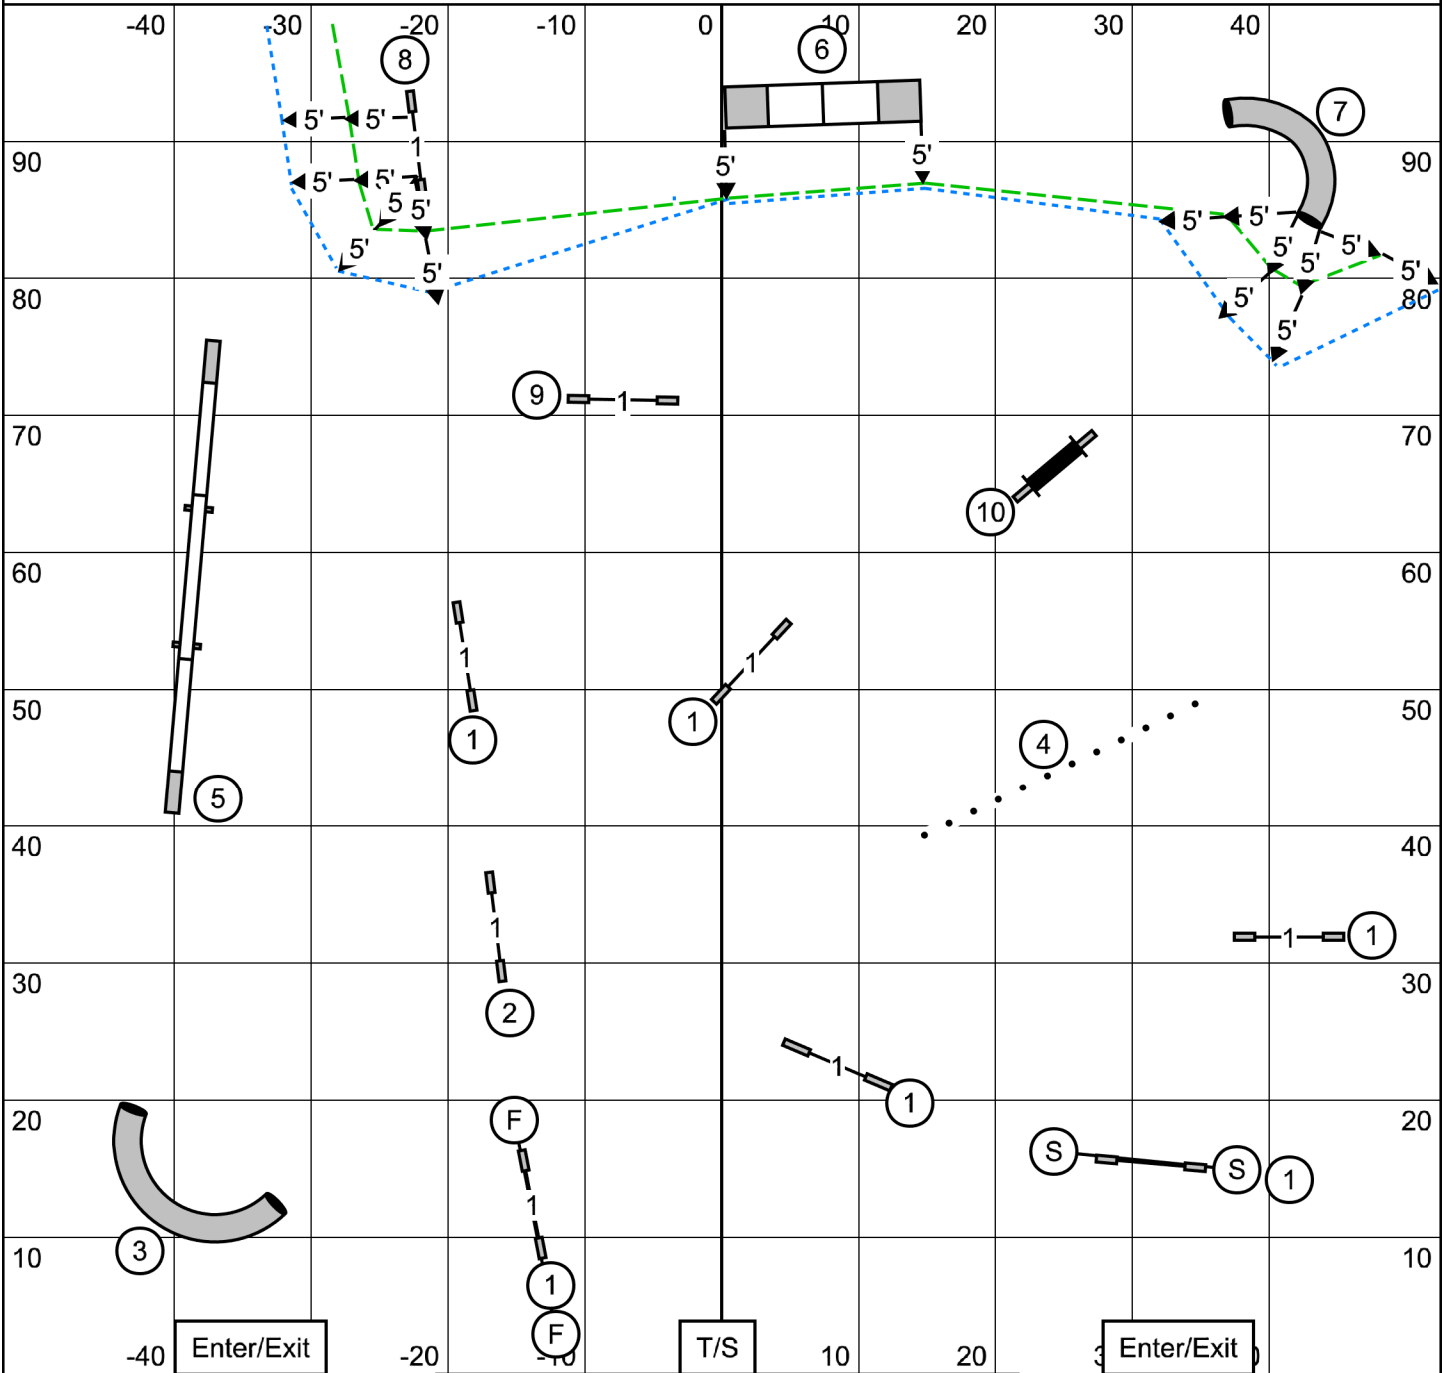

SEND BONUS
 EX/MAS 4-5-6 (circles) Solid Line

EXCELLENT/MASTER FAST
 Front Range Agility Association of Colorado
 Saturday - March 2, 2024
 Lori Sage

Send for Novice and Open
8-6 or 7-6 **IN FLOW**

Novice Send dashed line
Open Send dotted line

Send = 8+6+20=34 pts or 7+6+20=33 pts
Open needs 55 pts to Qualify
Novice needs 50 pts to Qualify

Front Range Agility Association of Denver
Novice/Open FAST
Saturday March 2, 2024
Judge: Jan Skurzynski

Start and Finish
are bi-directional

Front Range Agility Association of Denver
 Premier Standard
 Saturday March 2, 2024
 Judge: Jan Skurzynski

Front Range Agility Association of Denver
Master/Excellent Standard
Saturday March 2, 2024
Judge: Jan Skurzynski

Front Range Agility Association of Denver
 Open Standard
 Saturday March 2, 2024
 Judge: Jan Skurzynski

Front Range Agility Association of Denver
 Novice Standard
 Saturday March 2, 2024
 Judge: Jan Skurzynski