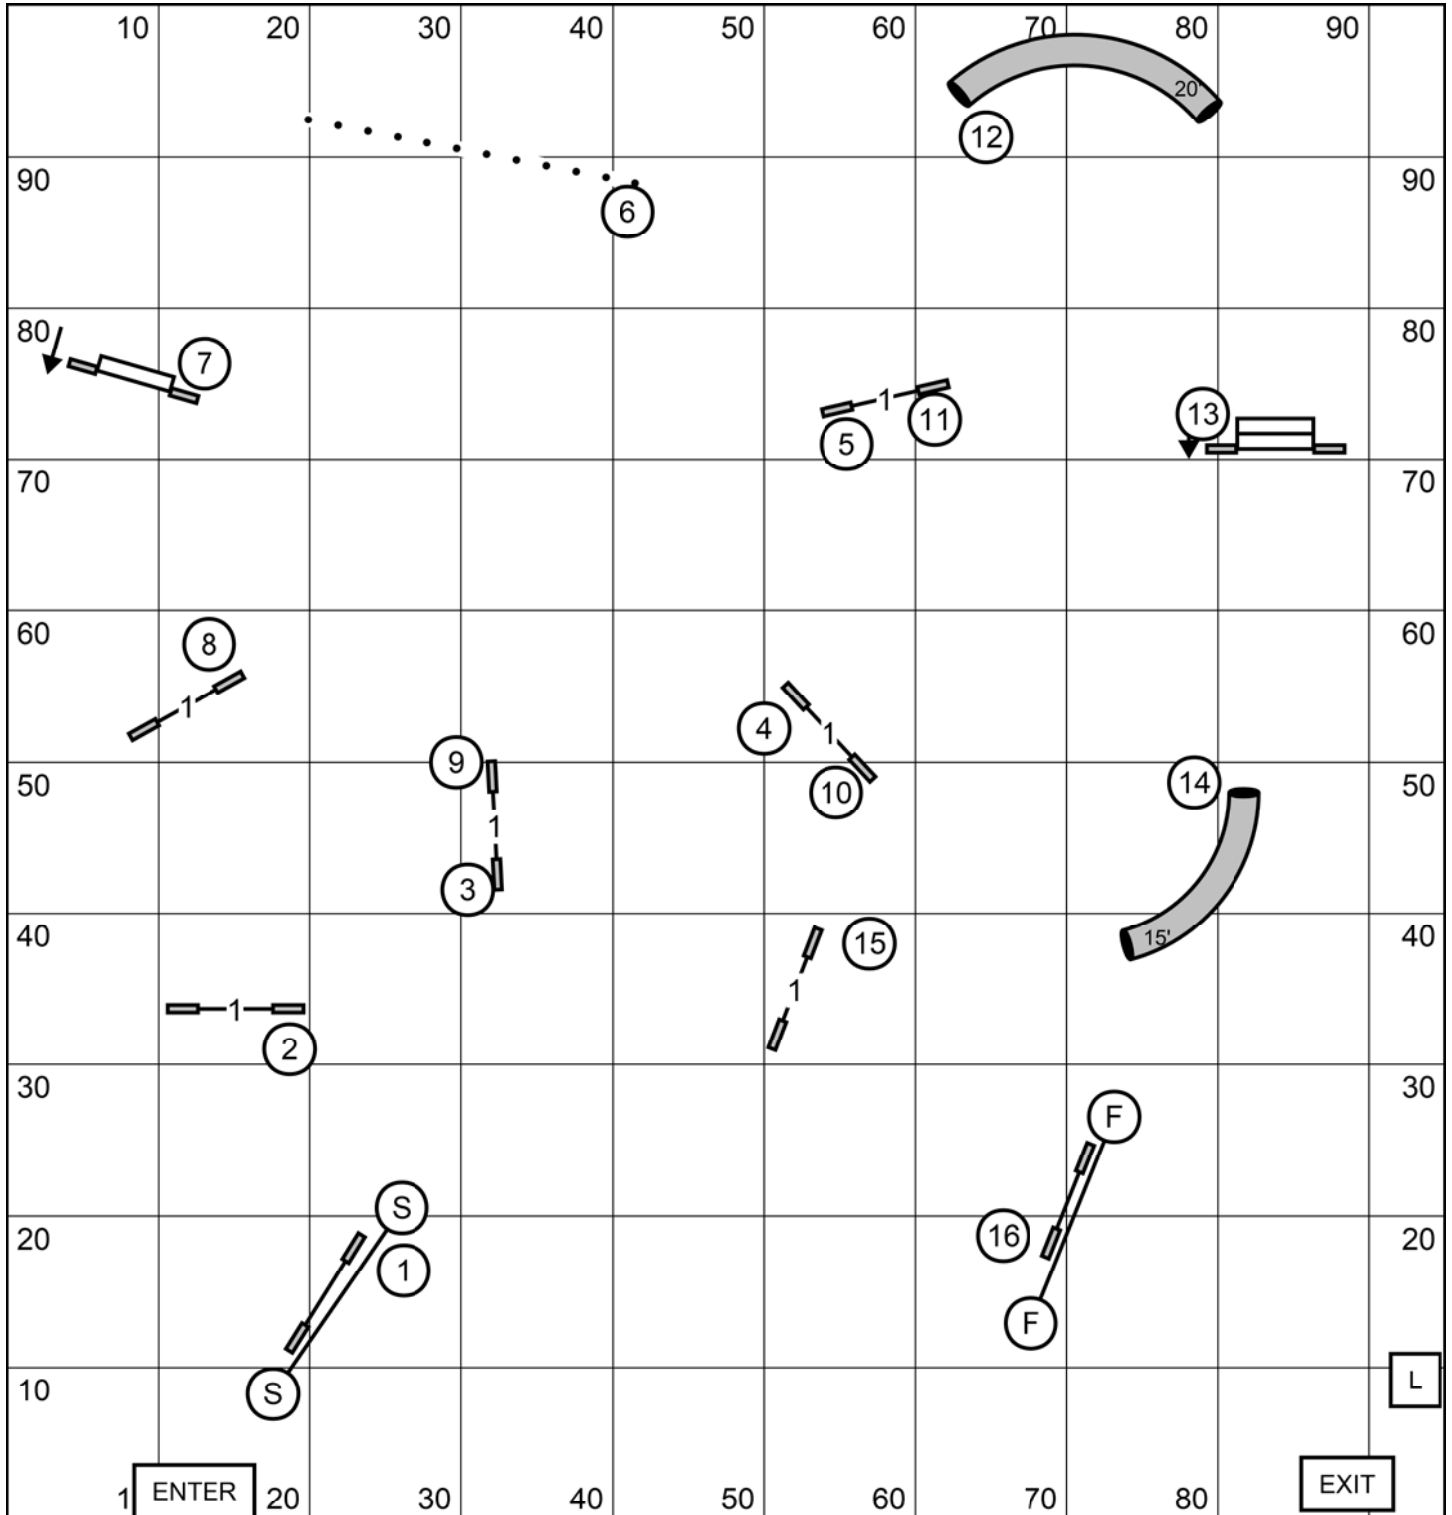

OPEN JWW
Front Range Agility Association of Colorado
Saturday - March 2, 2024
Lori Sage