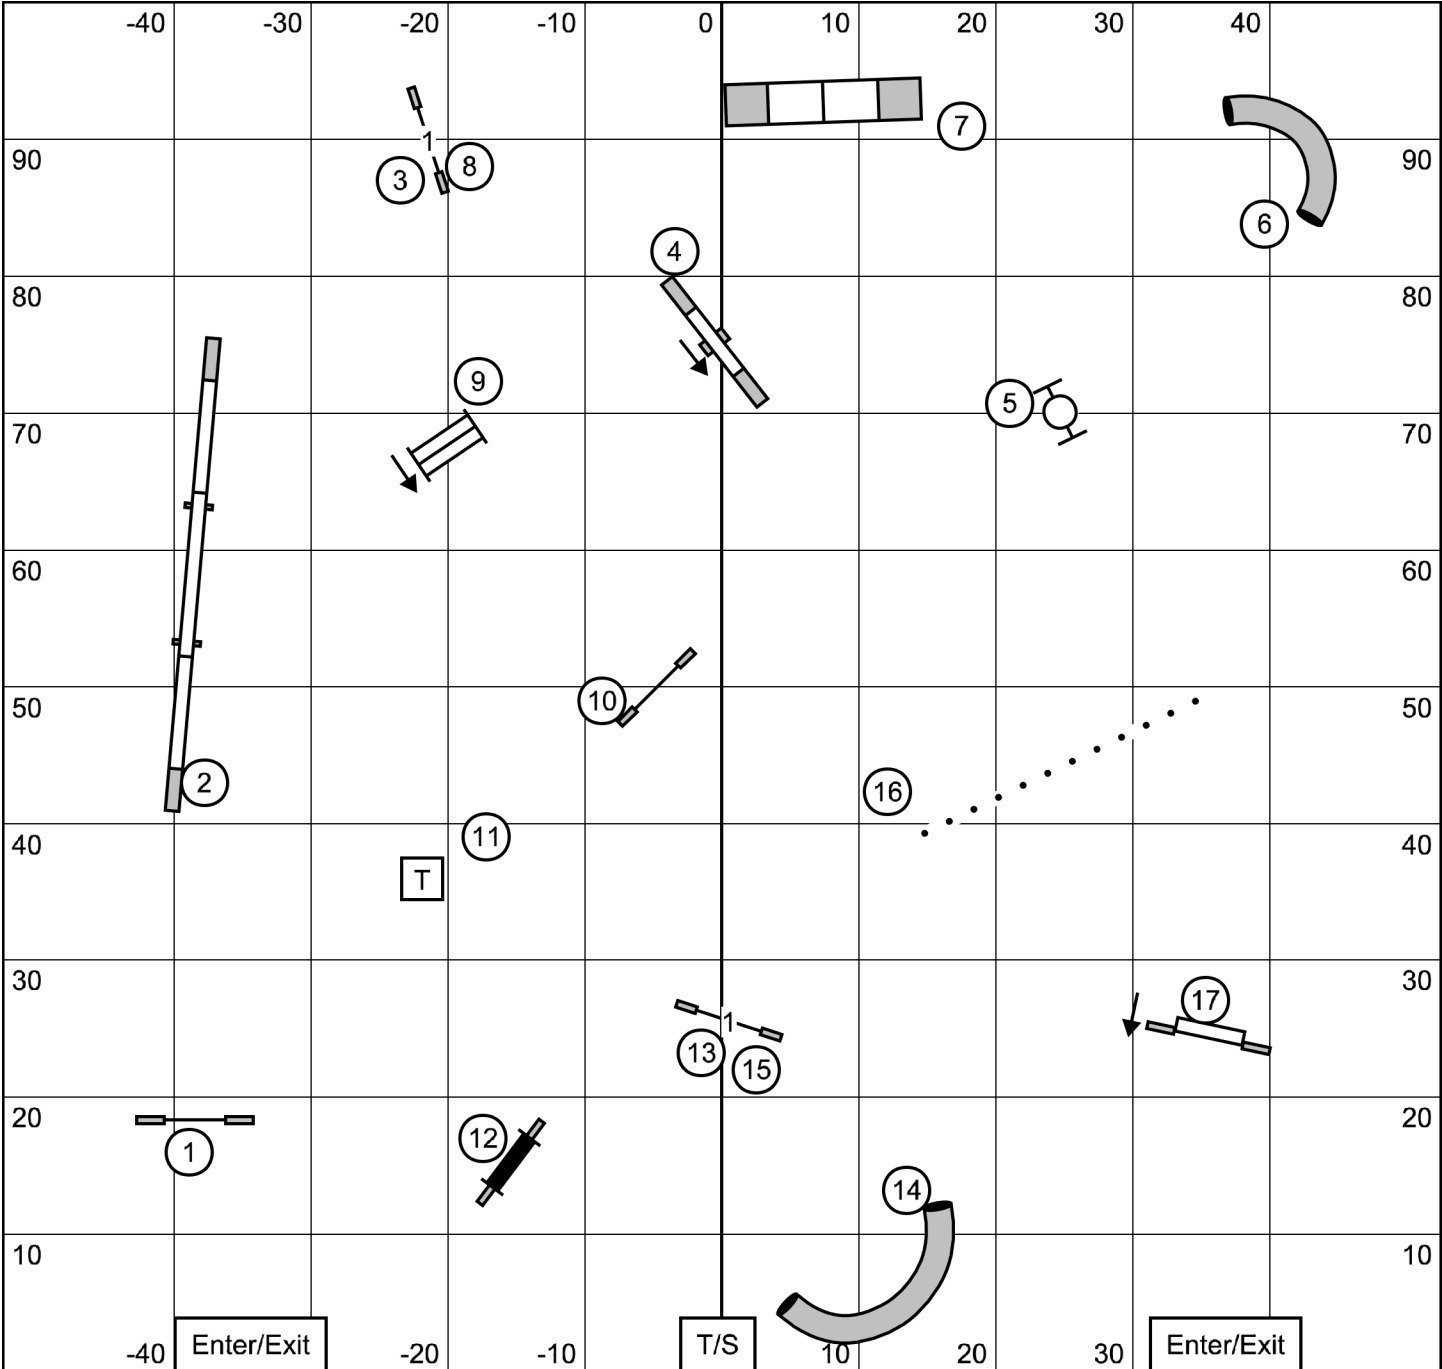

SEND BONUS
 EX/MAS 4-5-6 (circles) Solid Line

EXCELLENT/MASTER FAST
 Front Range Agility Association of Colorado
 Saturday - March 2, 2024
 Lori Sage

Send for Novice and Open
8-6 or 7-6 **IN FLOW**

Novice Send dashed line
Open Send dotted line

Send = 8+6+20=34 pts or 7+6+20=33 pts
Open needs 55 pts to Qualify
Novice needs 50 pts to Qualify

Front Range Agility Association of Denver
Novice/Open FAST
Saturday March 2, 2024
Judge: Jan Skurzynski

Start and Finish
are bi-directional

Front Range Agility Association of Denver
 Premier Standard
 Saturday March 2, 2024
 Judge: Jan Skurzynski

Front Range Agility Association of Denver
Master/Excellent Standard
Saturday March 2, 2024
Judge: Jan Skurzynski