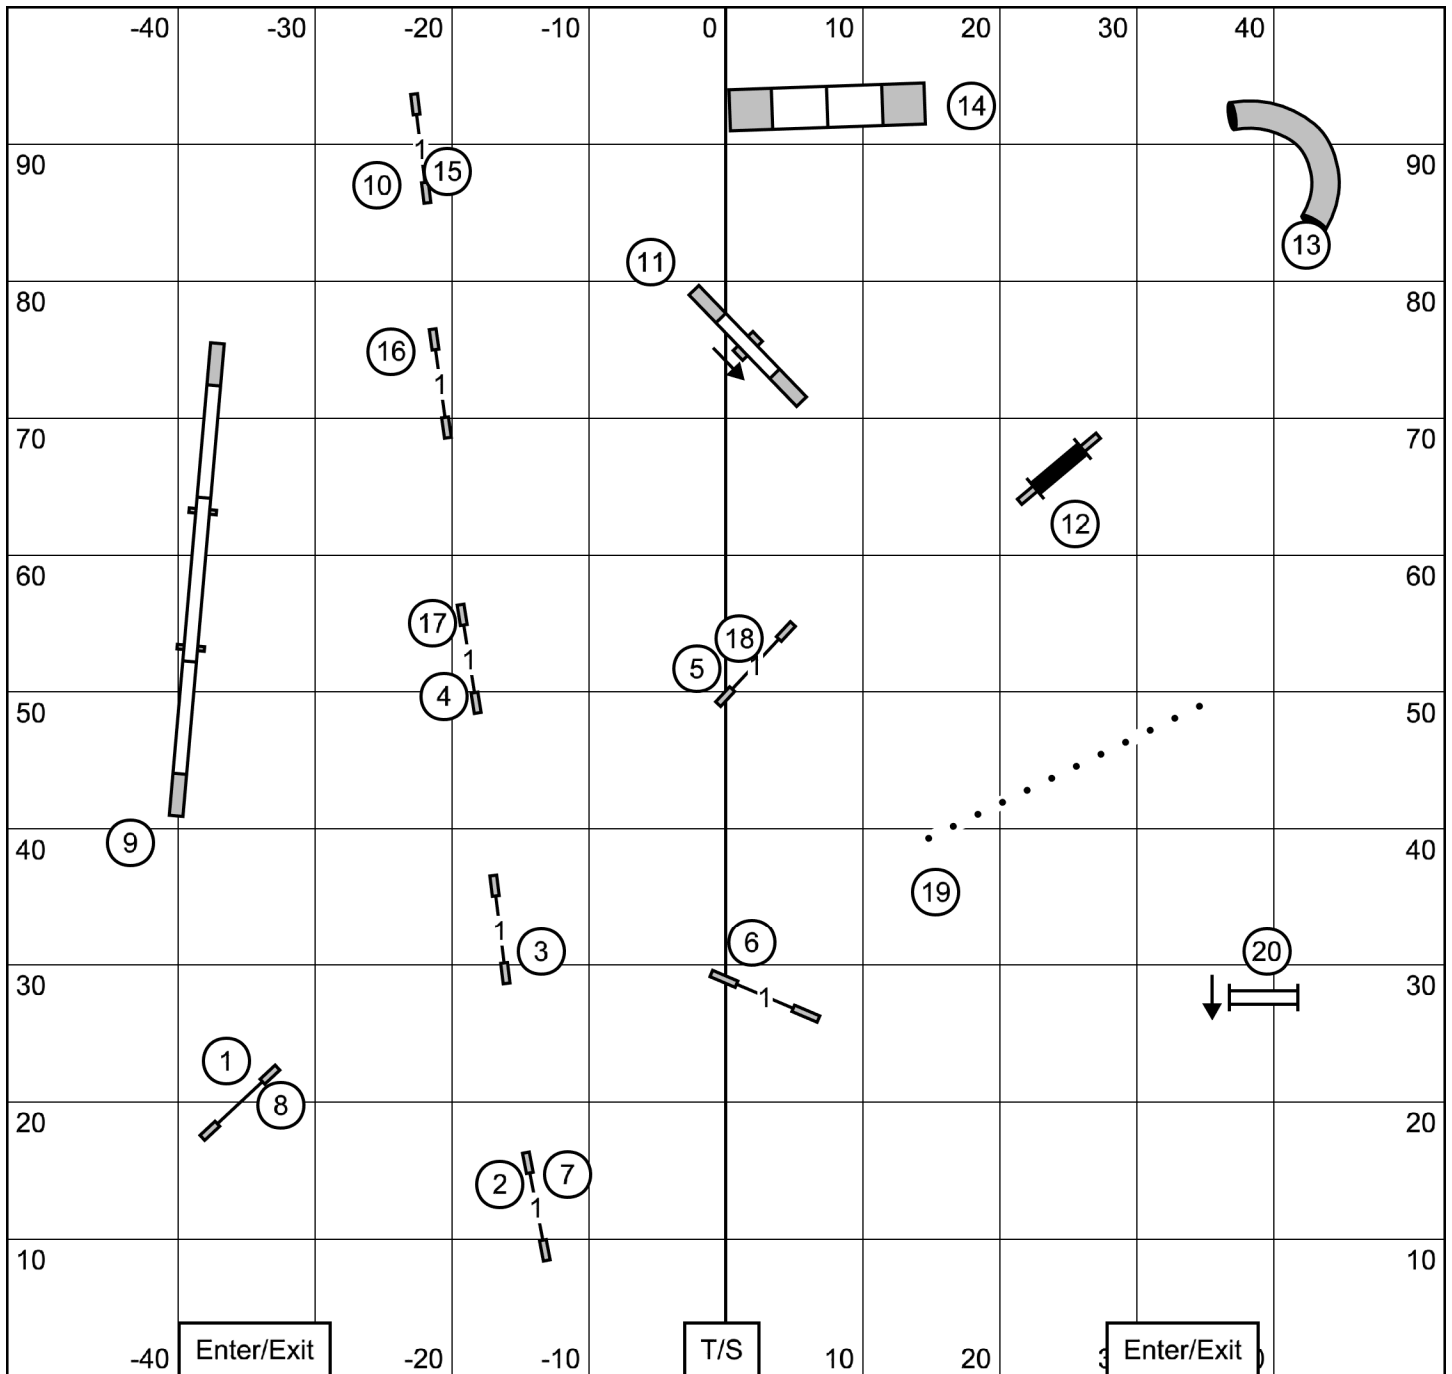

SEND BONUS
 EX/MAS 4-5-6 (circles) Solid Line

EXCELLENT/MASTER FAST
 Front Range Agility Association of Colorado
 Saturday - March 2, 2024
 Lori Sage

Send for Novice and Open
8-6 or 7-6 **IN FLOW**

Novice Send dashed line
Open Send dotted line

Send = 8+6+20=34 pts or 7+6+20=33 pts
Open needs 55 pts to Qualify
Novice needs 50 pts to Qualify

Front Range Agility Association of Denver
Novice/Open FAST
Saturday March 2, 2024
Judge: Jan Skurzynski

Start and Finish
are bi-directional

Front Range Agility Association of Denver
 Premier Standard
 Saturday March 2, 2024
 Judge: Jan Skurzynski

Front Range Agility Association of Denver
Master/Excellent Standard
Saturday March 2, 2024
Judge: Jan Skurzynski