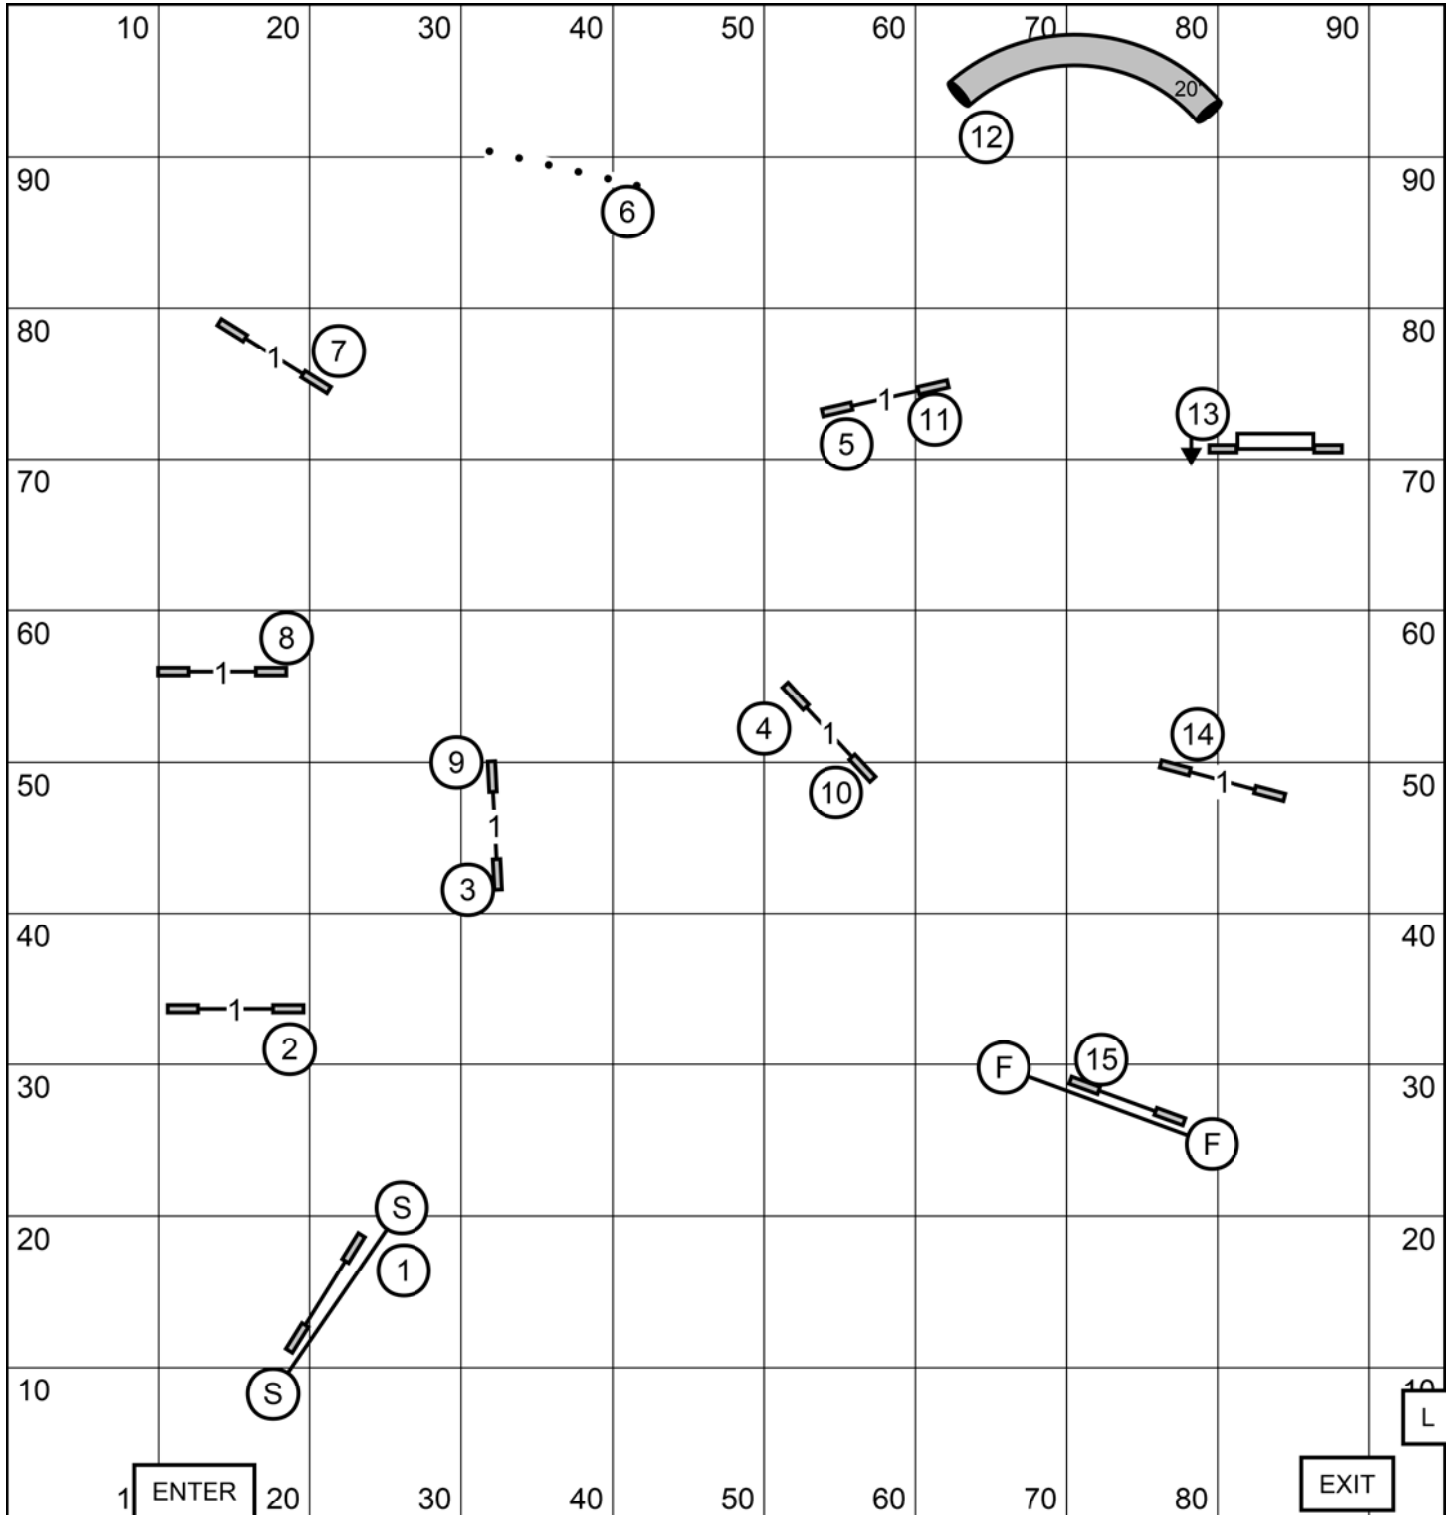

NOVICE JWW
Front Range Agility Association of Colorado
Saturday - March 2, 2024
Lori Sage