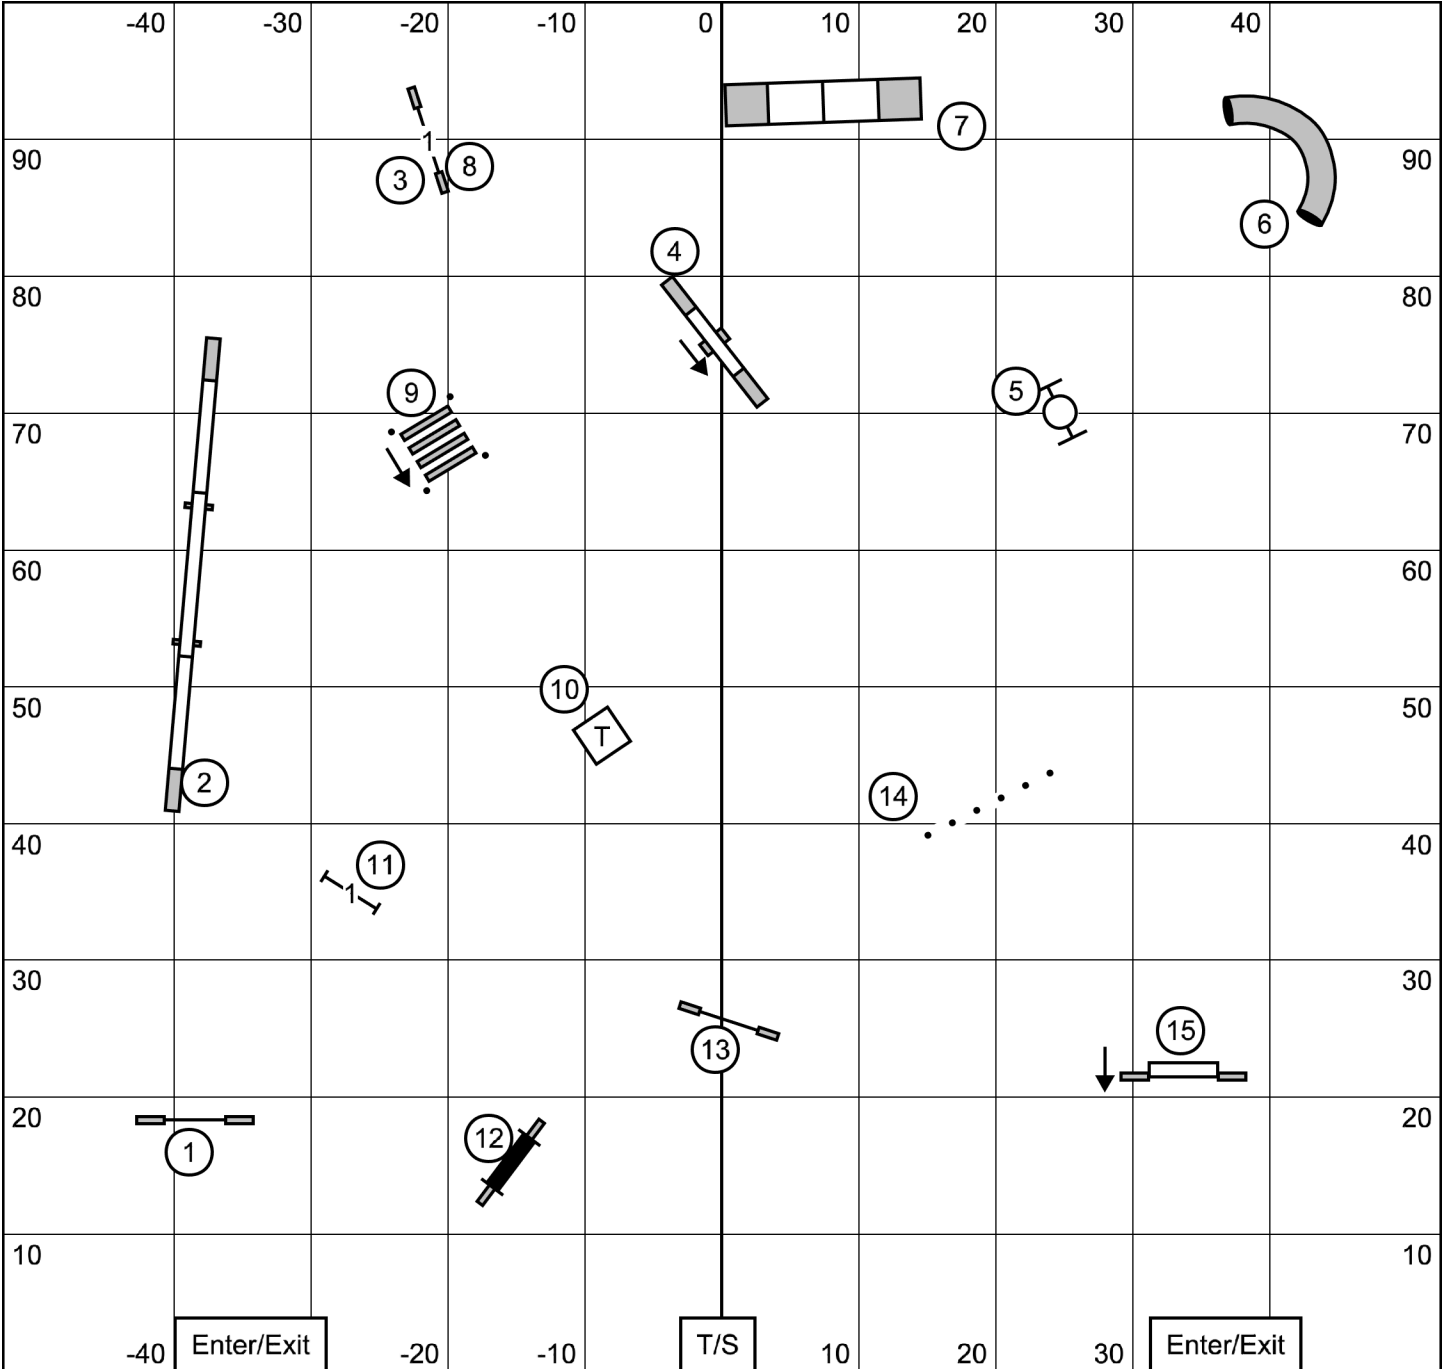

Front Range Agility Association of Denver
Novice Standard
Saturday March 2, 2024
Judge: Jan Skurzynski