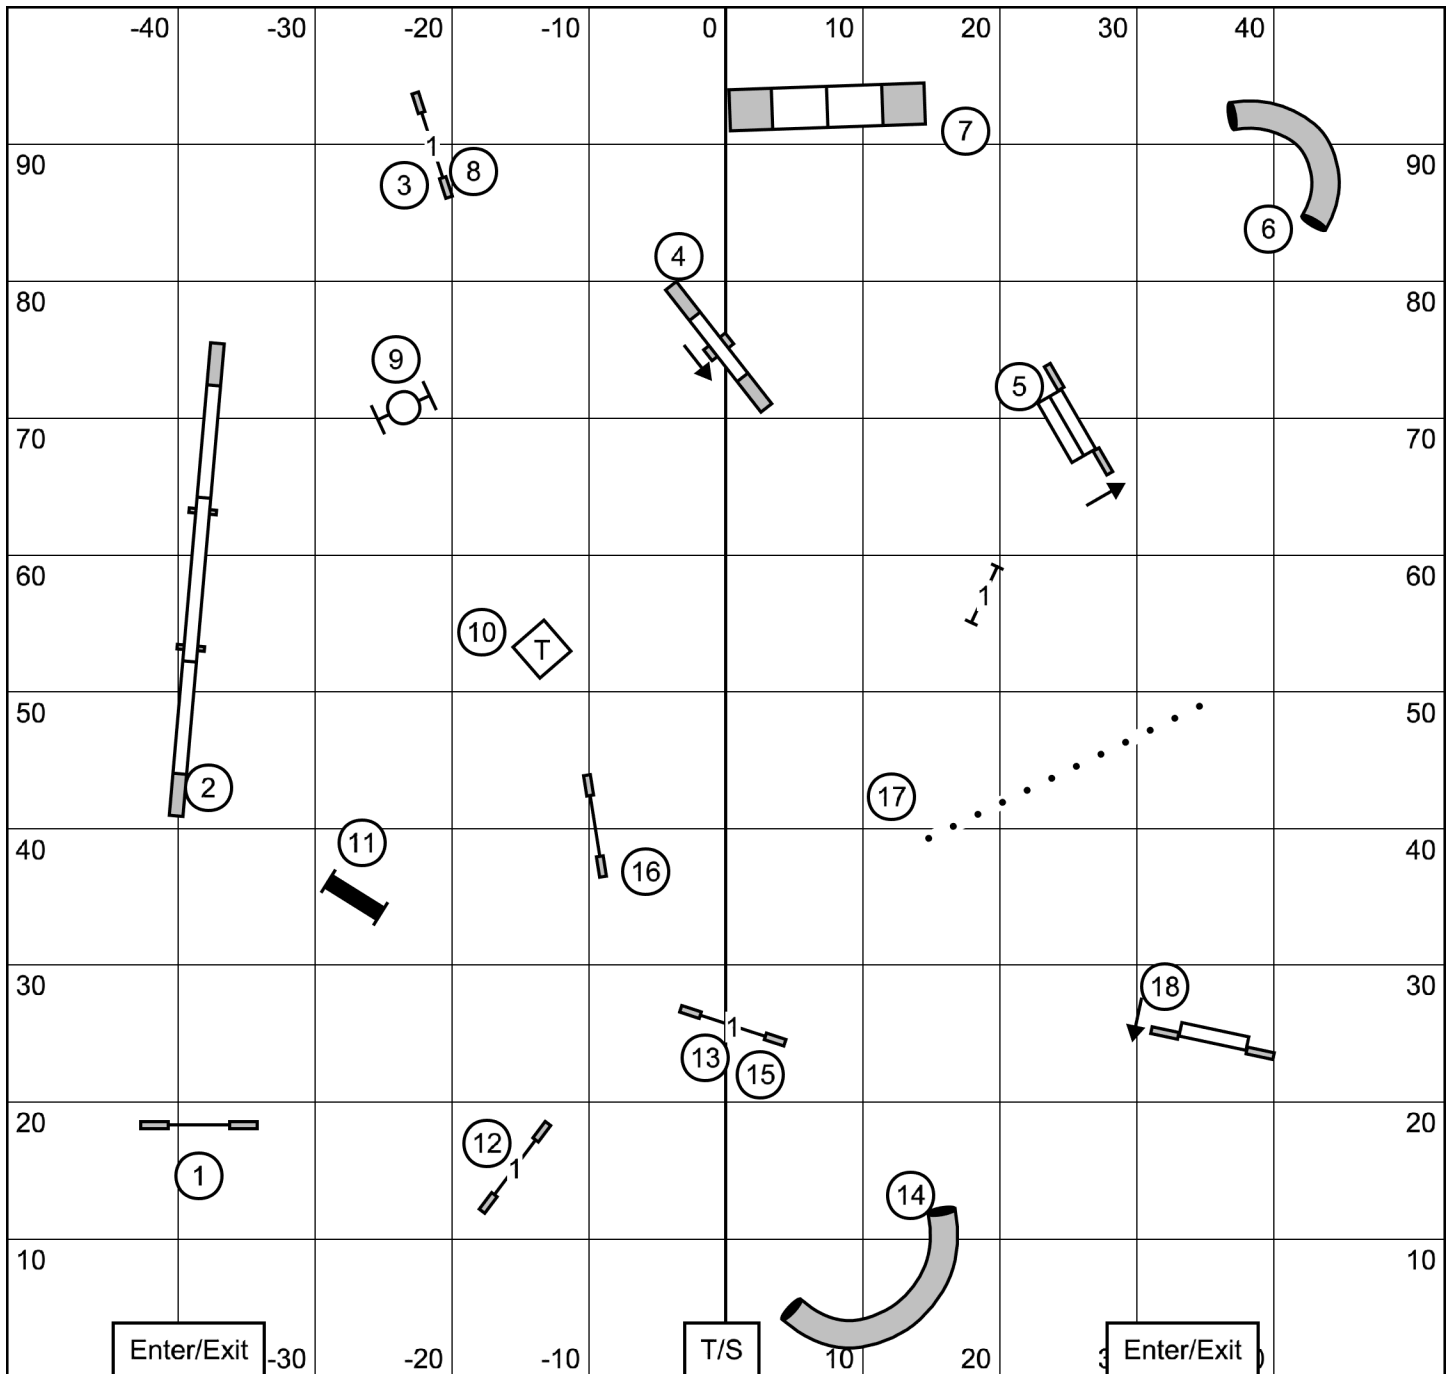

SEND BONUS
 EX/MAS 4-5-6 (circles) Solid Line

EXCELLENT/MASTER FAST
 Front Range Agility Association of Colorado
 Saturday - March 2, 2024
 Lori Sage

Send for Novice and Open
8-6 or 7-6 **IN FLOW**

Novice Send dashed line
Open Send dotted line

Send = 8+6+20=34 pts or 7+6+20=33 pts
Open needs 55 pts to Qualify
Novice needs 50 pts to Qualify

Front Range Agility Association of Denver
Novice/Open FAST
Saturday March 2, 2024
Judge: Jan Skurzynski

Start and Finish
are bi-directional

Front Range Agility Association of Denver
 Premier Standard
 Saturday March 2, 2024
 Judge: Jan Skurzynski

Front Range Agility Association of Denver
Master/Excellent Standard
Saturday March 2, 2024
Judge: Jan Skurzynski