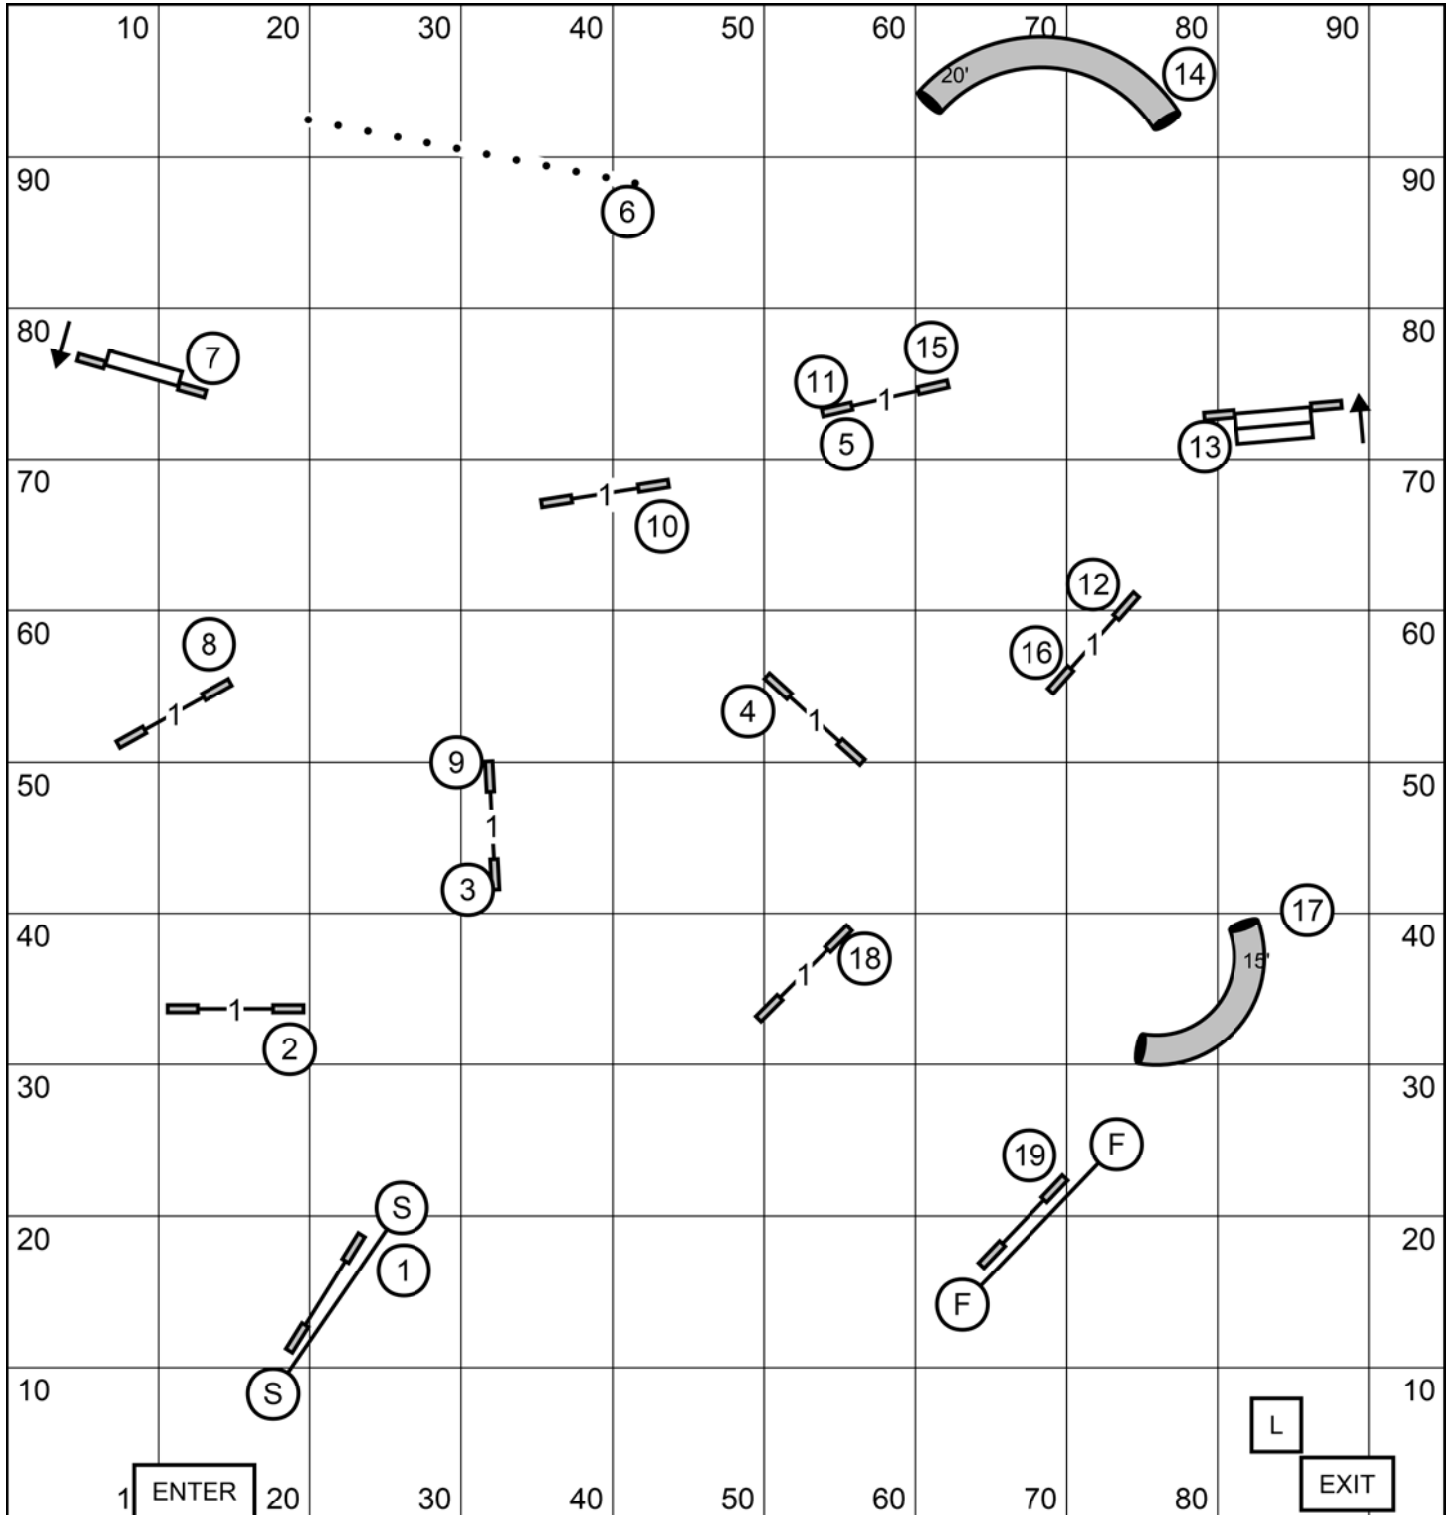

MASTER/EXCELLENT JWW
Front Range Agility Association of Colorado
Saturday - March 2, 2024
Lori Sage