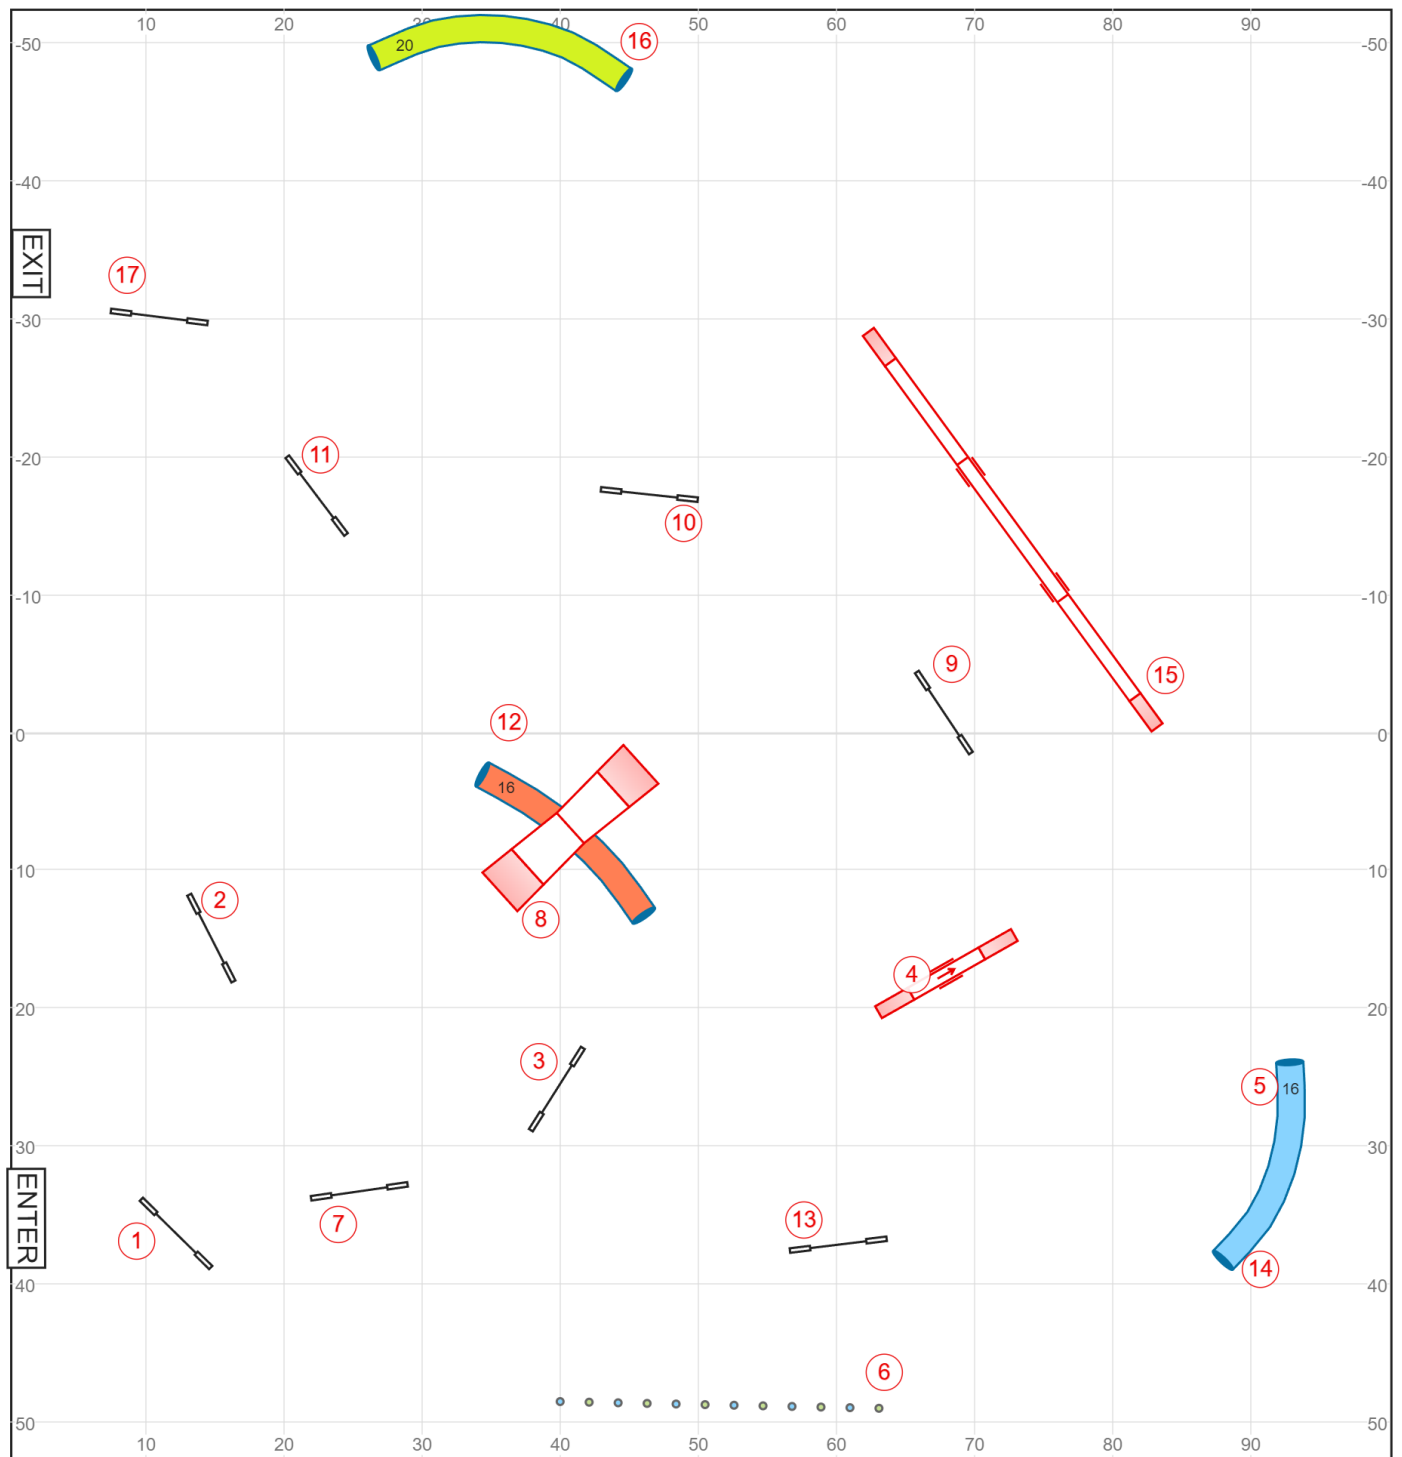

Path length (ft):521.1

Front Range Agility A of D - March 1, 2024 - ISC J2 - Design:Jan Egil Eide / Judge:Jan Skuzynski

Path length (ft):567.8

Front Range Agility A of D - March 1, 2024 - ISC J3 - Design:Jan Egil Eide / Judge:Jan Skuzynski

Path length (ft):680.7

MASTER/EXCELLENT STANDARD
 Front Range Agility Association of Colorado
 Friday - March 1, 2024
 Lori Sage

Front Range Agility A of D - March 1, 2024 - AKC ISC A1 - Design:Jan Egil Eide / Judge:Lori Sage

Path length (ft):595

www.smarteragility.com

Front Range Agility A of D - March 1, 2024 - AKC ISC A2 - Design:Jan Egil Eide / Judge:Lori Sage

Path length (ft):673.7

www.smarteragility.com

Front Range Agility A of D - March 1, 2024 - AKC ISC A3 - Design:Jan Egil Eide / Judge:Lori Sage

Path length (ft):743.5

www.smarteragility.com