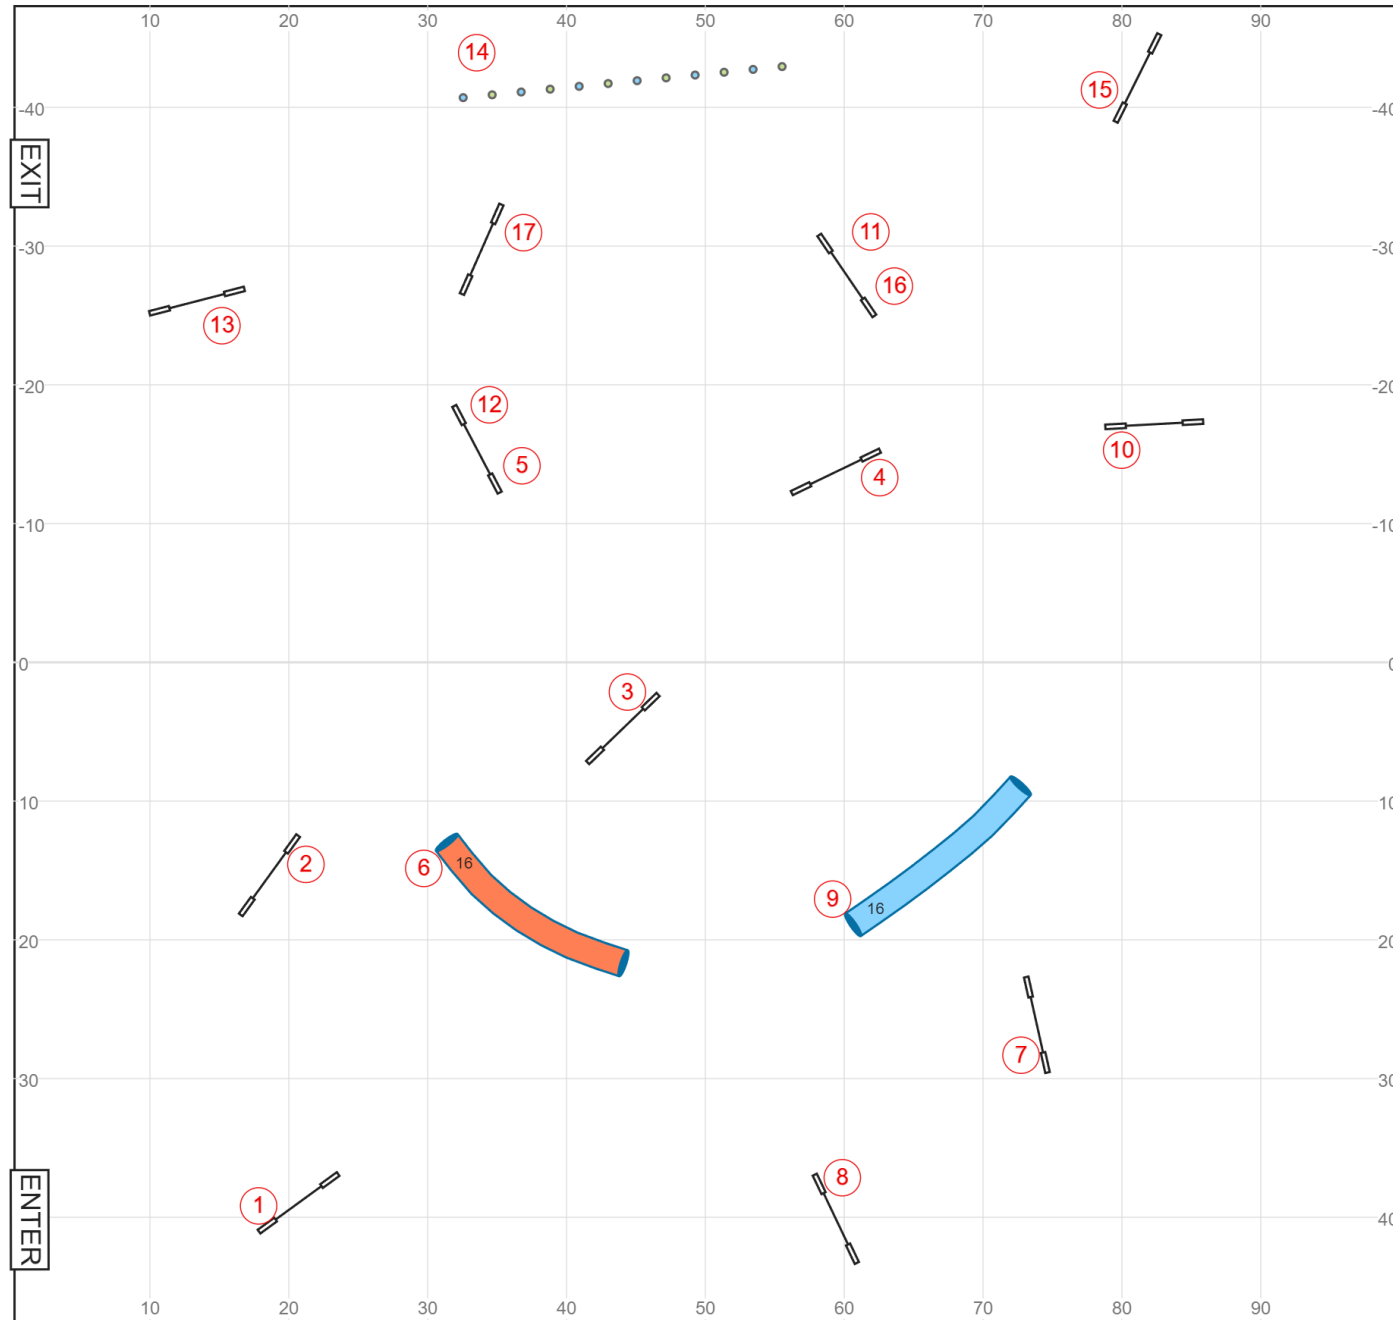

Front Range Agility Association of Denver
Master/Excellent JWW
Friday March 1, 2024
Judge: Jan Skurzynski

Front Range Agility A of D - March 1, 2024 - ISC J1 - Design:Jan Egil Eide / Judge:Jan Skuzynski

Path length (ft):521.1

Front Range Agility A of D - March 1, 2024 - ISC J2 - Design:Jan Egil Eide / Judge:Jan Skuzynski

Path length (ft):567.8

Front Range Agility A of D - March 1, 2024 - ISC J3 - Design:Jan Egil Eide / Judge:Jan Skuzynski

Path length (ft):680.7

MASTER/EXCELLENT STANDARD
 Front Range Agility Association of Colorado
 Friday - March 1, 2024
 Lori Sage

Front Range Agility A of D - March 1, 2024 - AKC ISC A1 - Design:Jan Egil Eide / Judge:Lori Sage

Path length (ft):595

www.smarteragility.com

Front Range Agility A of D - March 1, 2024 - AKC ISC A2 - Design:Jan Egil Eide / Judge:Lori Sage

Path length (ft):673.7

www.smarteragility.com

Front Range Agility A of D - March 1, 2024 - AKC ISC A3 - Design:Jan Egil Eide / Judge:Lori Sage