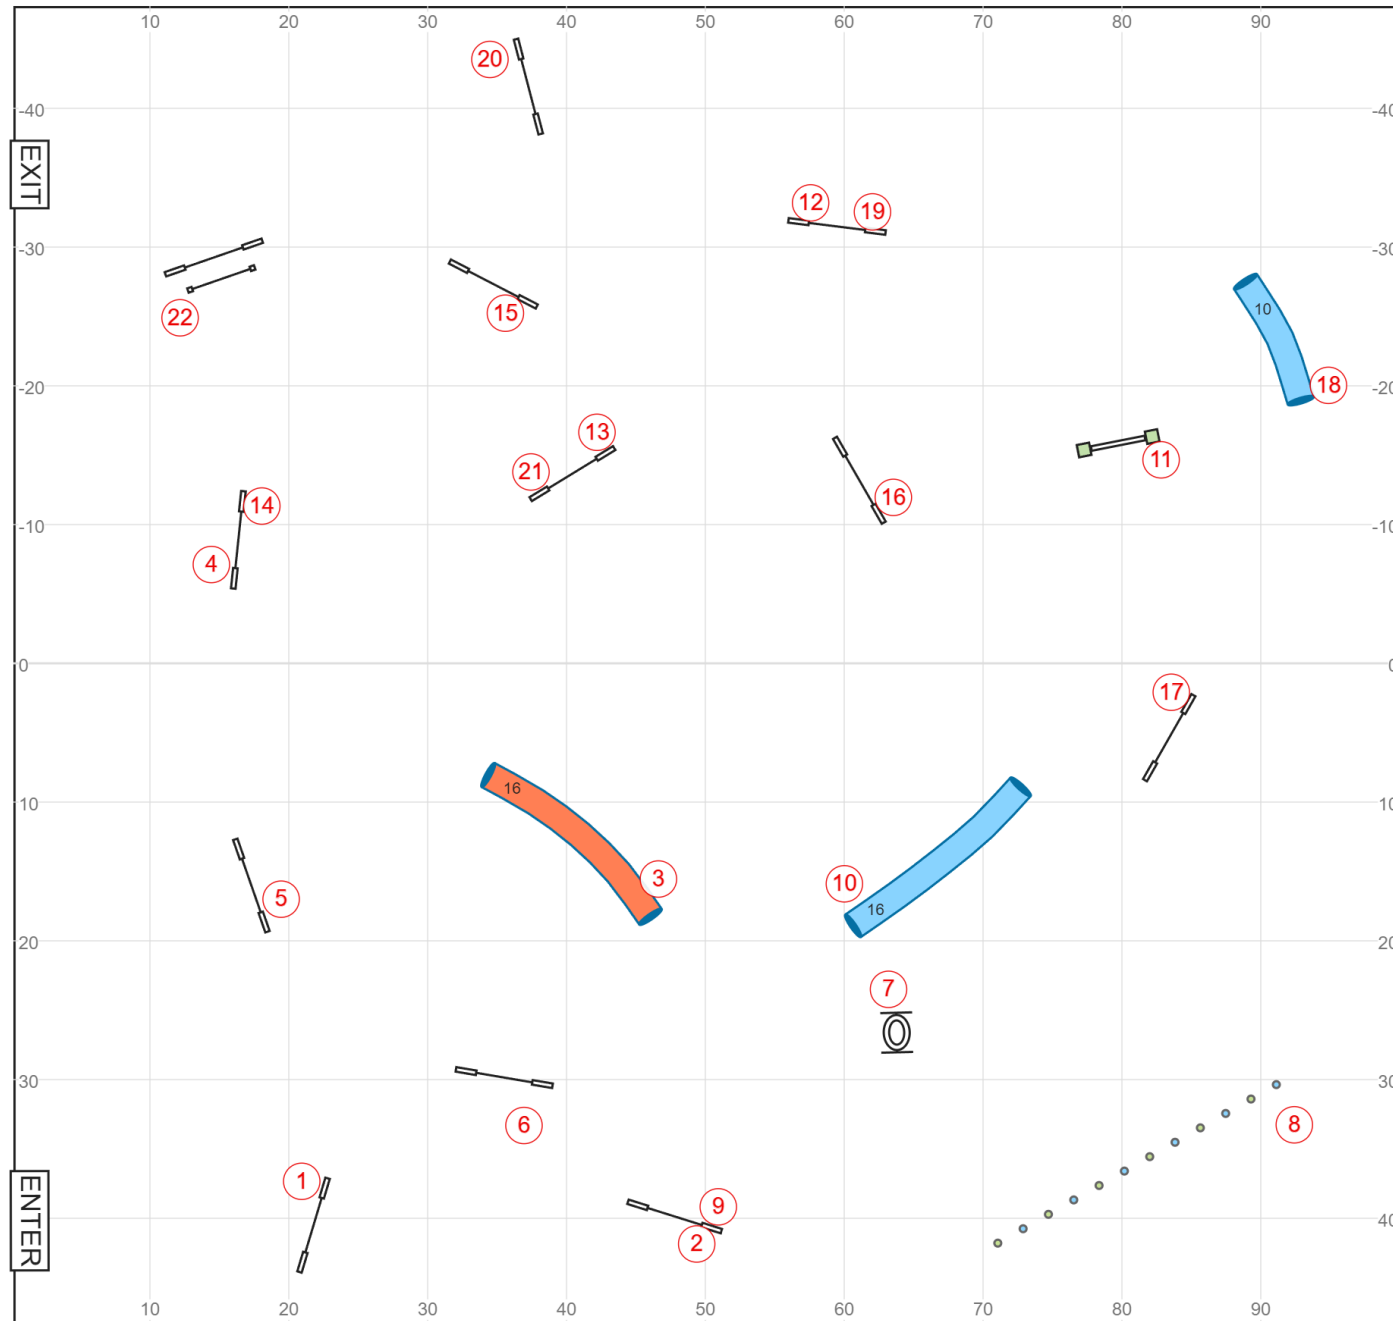

Front Range Agility Association of Denver
Master/Excellent JWW
Friday March 1, 2024
Judge: Jan Skurzynski

Front Range Agility A of D - March 1, 2024 - ISC J1 - Design:Jan Egil Eide / Judge:Jan Skuzynski

Path length (ft):521.1

Front Range Agility A of D - March 1, 2024 - ISC J2 - Design:Jan Egil Eide / Judge:Jan Skuzynski

Path length (ft):567.8

Front Range Agility A of D - March 1, 2024 - ISC J3 - Design:Jan Egil Eide / Judge:Jan Skuzynski

Path length (ft):680.7

MASTER/EXCELLENT STANDARD
 Front Range Agility Association of Colorado
 Friday - March 1, 2024
 Lori Sage

Front Range Agility A of D - March 1, 2024 - AKC ISC A1 - Design:Jan Egil Eide / Judge:Lori Sage

Path length (ft):743.5

www.smarteragility.com