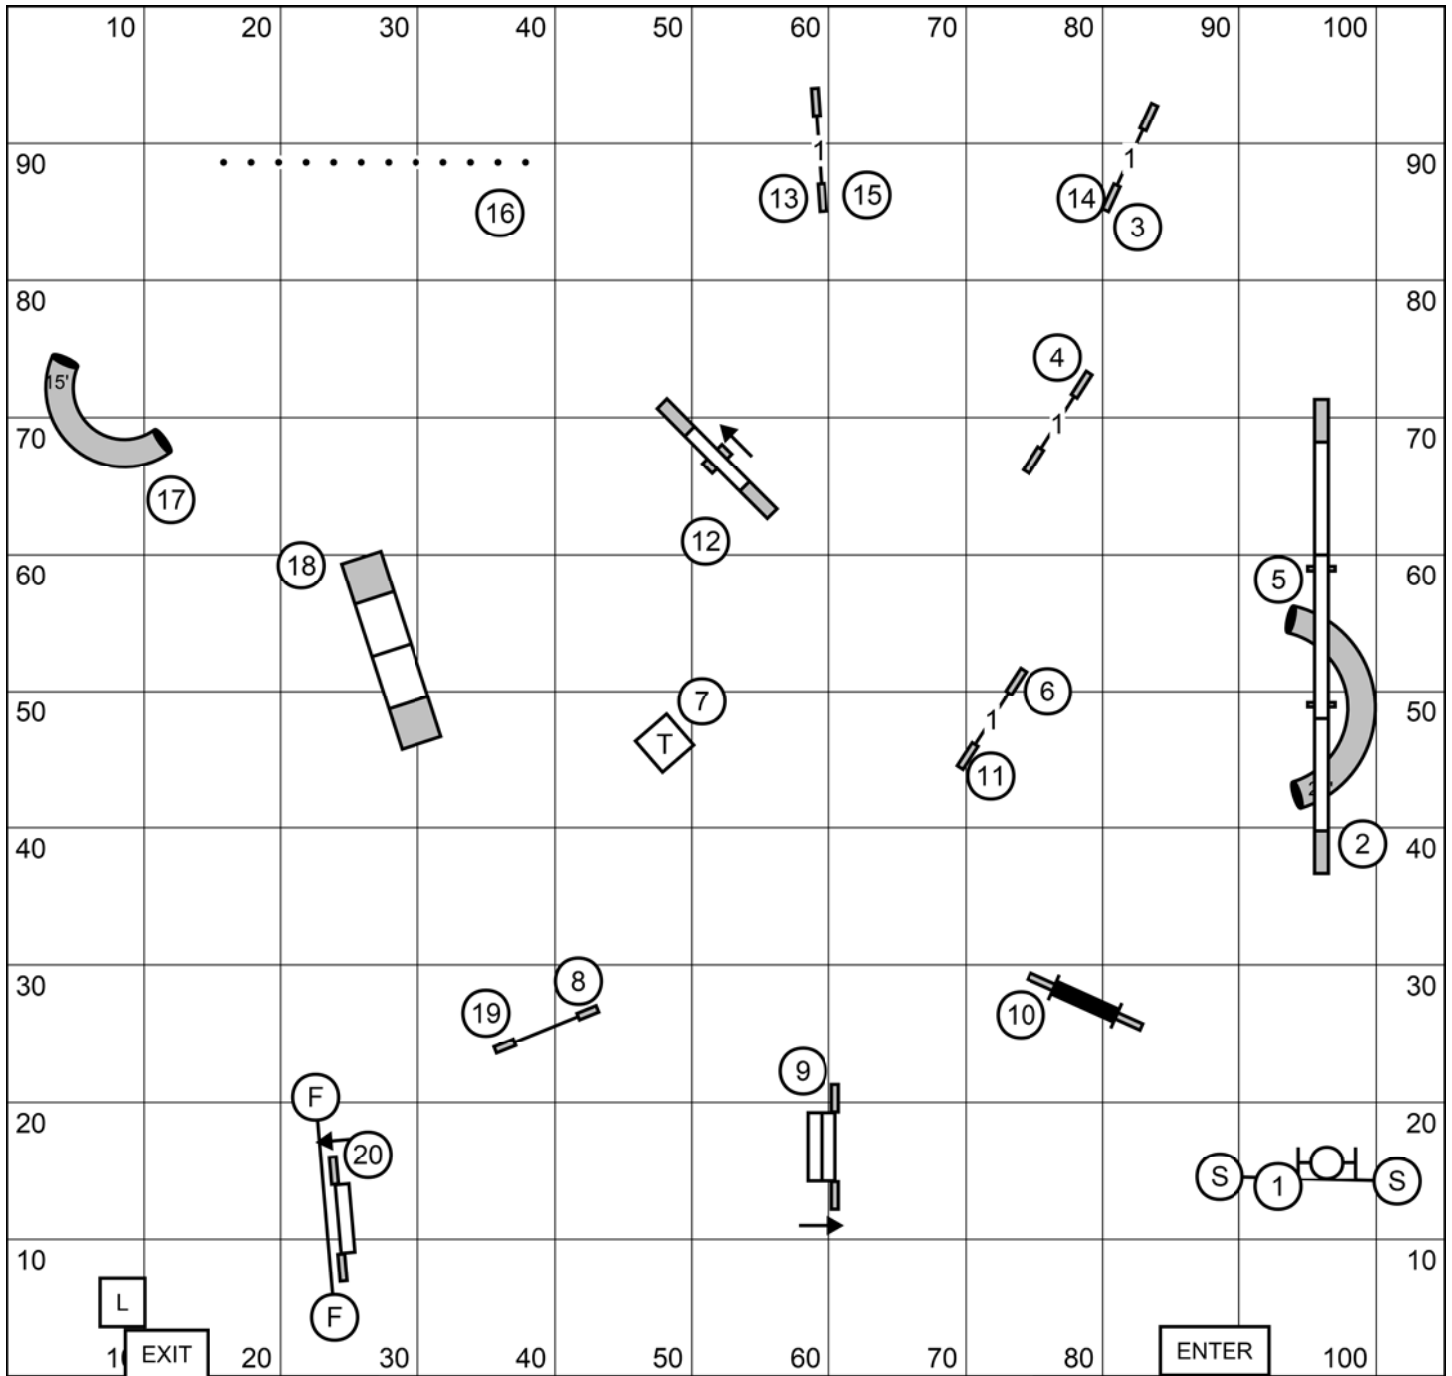

Path length (ft):521.1

Front Range Agility A of D - March 1, 2024 - ISC J2 - Design:Jan Egil Eide / Judge:Jan Skuzynski

Path length (ft):567.8

Front Range Agility A of D - March 1, 2024 - ISC J3 - Design:Jan Egil Eide / Judge:Jan Skuzynski

Path length (ft):680.7

MASTER/EXCELLENT STANDARD
 Front Range Agility Association of Colorado
 Friday - March 1, 2024
 Lori Sage

Front Range Agility A of D - March 1, 2024 - AKC ISC A1 - Design:Jan Egil Eide / Judge:Lori Sage

Path length (ft):595

www.smarteragility.com

Front Range Agility A of D - March 1, 2024 - AKC ISC A2 - Design:Jan Egil Eide / Judge:Lori Sage

Path length (ft):673.7

www.smarteragility.com

Front Range Agility A of D - March 1, 2024 - AKC ISC A3 - Design:Jan Egil Eide / Judge:Lori Sage

Path length (ft):743.5

www.smarteragility.com