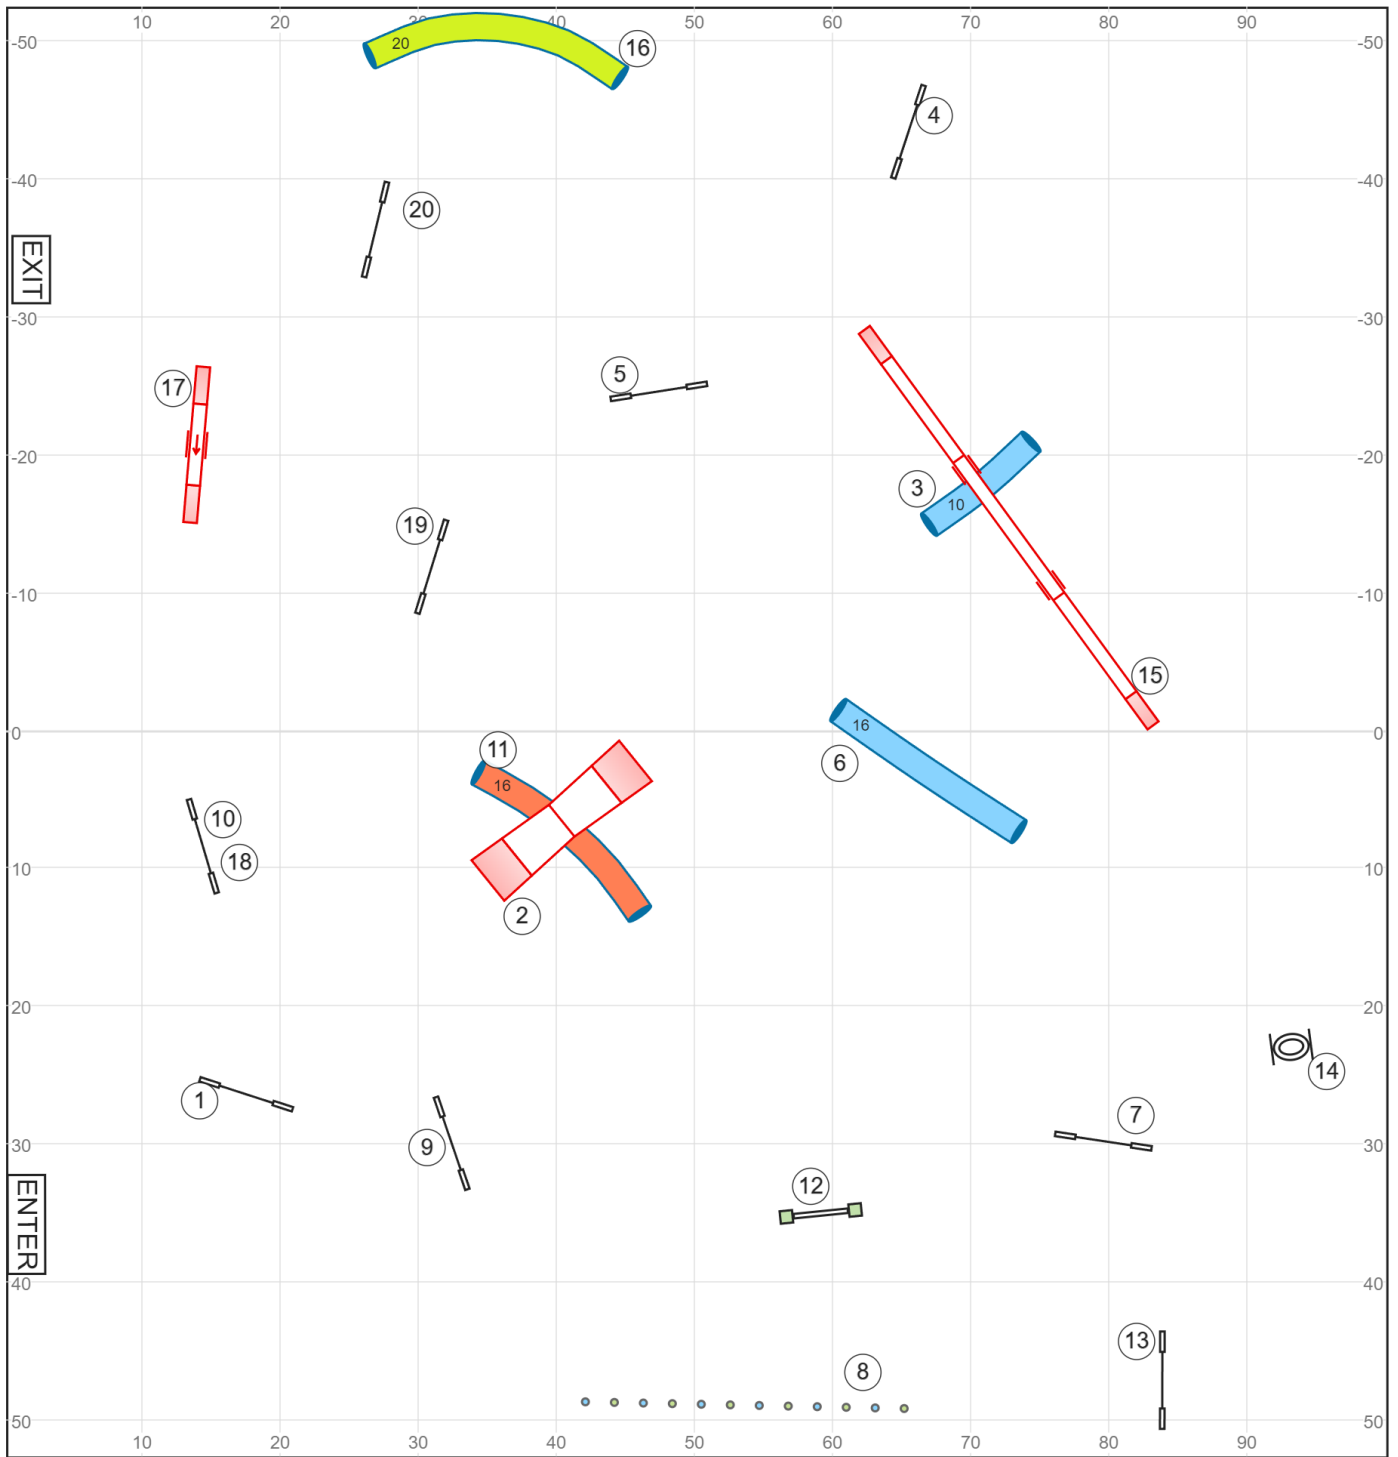

Path length (ft):521.1

Front Range Agility A of D - March 1, 2024 - ISC J2 - Design:Jan Egil Eide / Judge:Jan Skuzynski

Path length (ft):567.8

Front Range Agility A of D - March 1, 2024 - ISC J3 - Design:Jan Egil Eide / Judge:Jan Skuzynski

Path length (ft):680.7

MASTER/EXCELLENT STANDARD
 Front Range Agility Association of Colorado
 Friday - March 1, 2024
 Lori Sage

Front Range Agility A of D - March 1, 2024 - AKC ISC A1 - Design:Jan Egil Eide / Judge:Lori Sage

Path length (ft):595

www.smarteragility.com

Front Range Agility A of D - March 1, 2024 - AKC ISC A2 - Design:Jan Egil Eide / Judge:Lori Sage

Path length (ft):673.7

www.smarteragility.com

Front Range Agility A of D - March 1, 2024 - AKC ISC A3 - Design:Jan Egil Eide / Judge:Lori Sage

Path length (ft):743.5

www.smarteragility.com