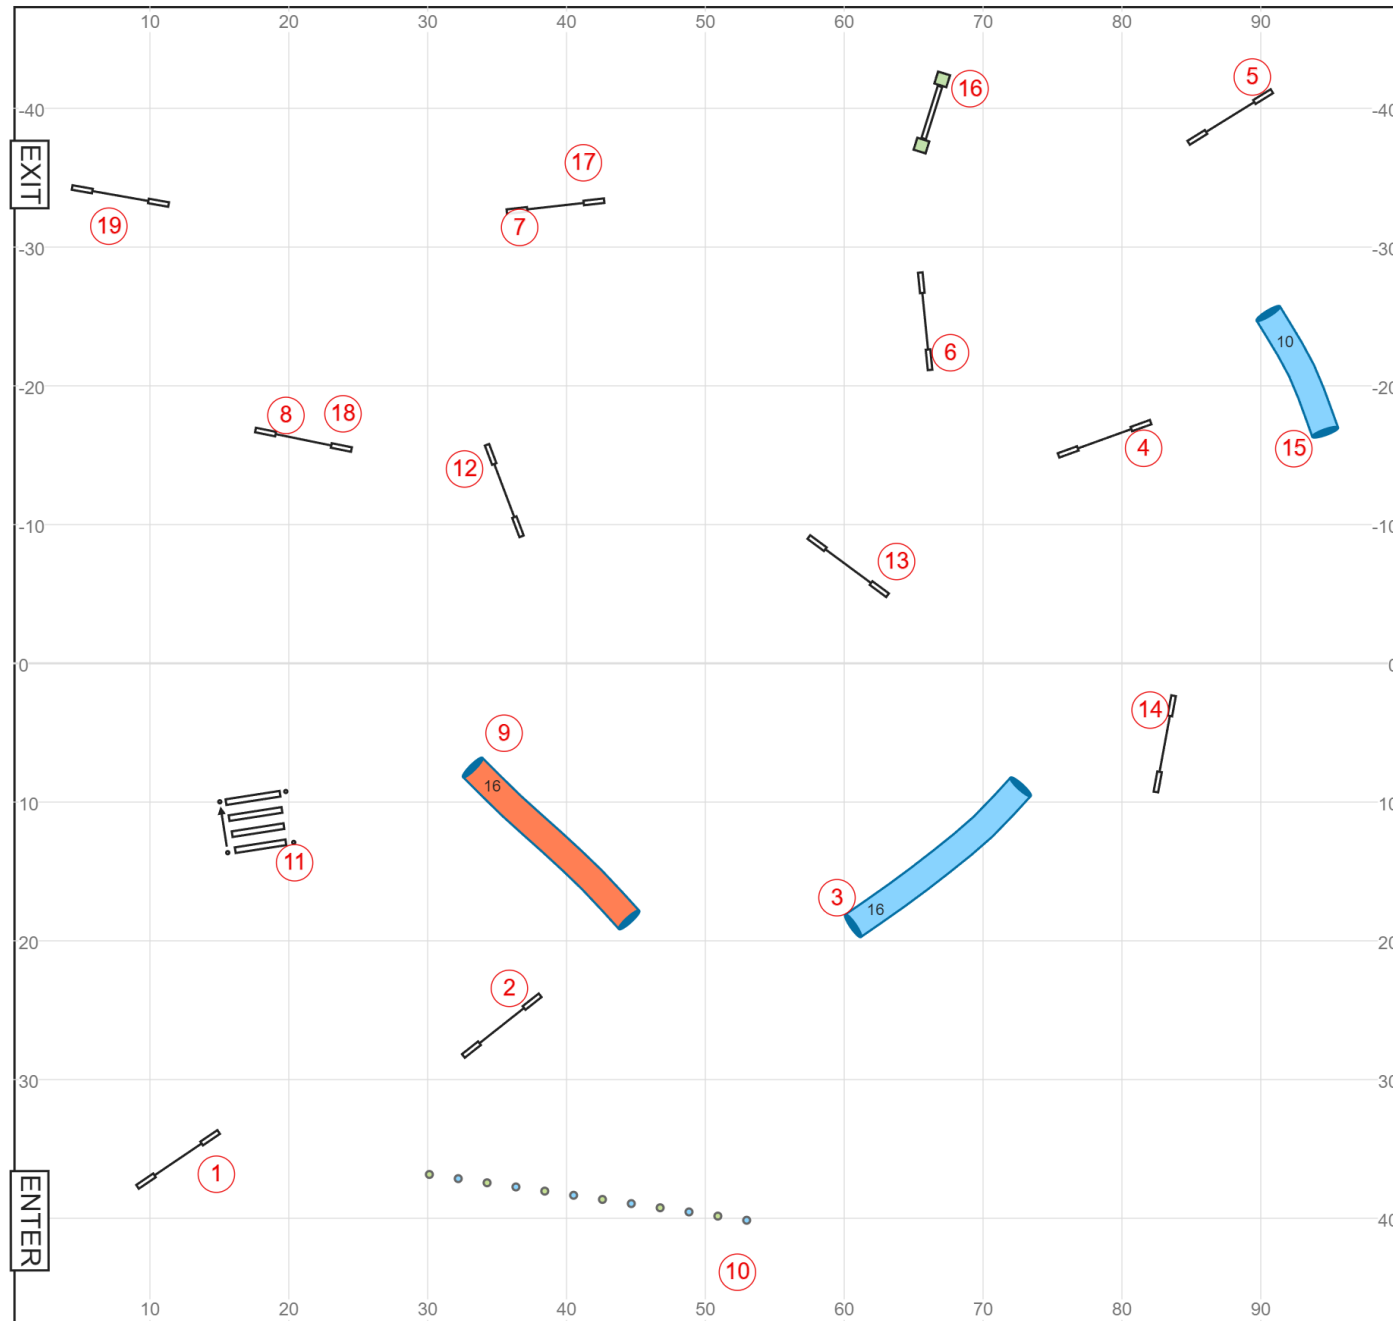

Front Range Agility Association of Denver
Master/Excellent JWW
Friday March 1, 2024
Judge: Jan Skurzynski

Front Range Agility A of D - March 1, 2024 - ISC J1 - Design:Jan Egil Eide / Judge:Jan Skuzynski

Path length (ft):521.1

Front Range Agility A of D - March 1, 2024 - ISC J2 - Design:Jan Egil Eide / Judge:Jan Skuzynski

Path length (ft):567.8

Front Range Agility A of D - March 1, 2024 - ISC J3 - Design:Jan Egil Eide / Judge:Jan Skuzynski

Path length (ft):680.7

MASTER/EXCELLENT STANDARD
 Front Range Agility Association of Colorado
 Friday - March 1, 2024
 Lori Sage

Front Range Agility A of D - March 1, 2024 - AKC ISC A1 - Design:Jan Egil Eide / Judge:Lori Sage

Path length (ft):595

www.smarteragility.com

Front Range Agility A of D - March 1, 2024 - AKC ISC A2 - Design:Jan Egil Eide / Judge:Lori Sage

Path length (ft):673.7

www.smarteragility.com

Front Range Agility A of D - March 1, 2024 - AKC ISC A3 - Design:Jan Egil Eide / Judge:Lori Sage