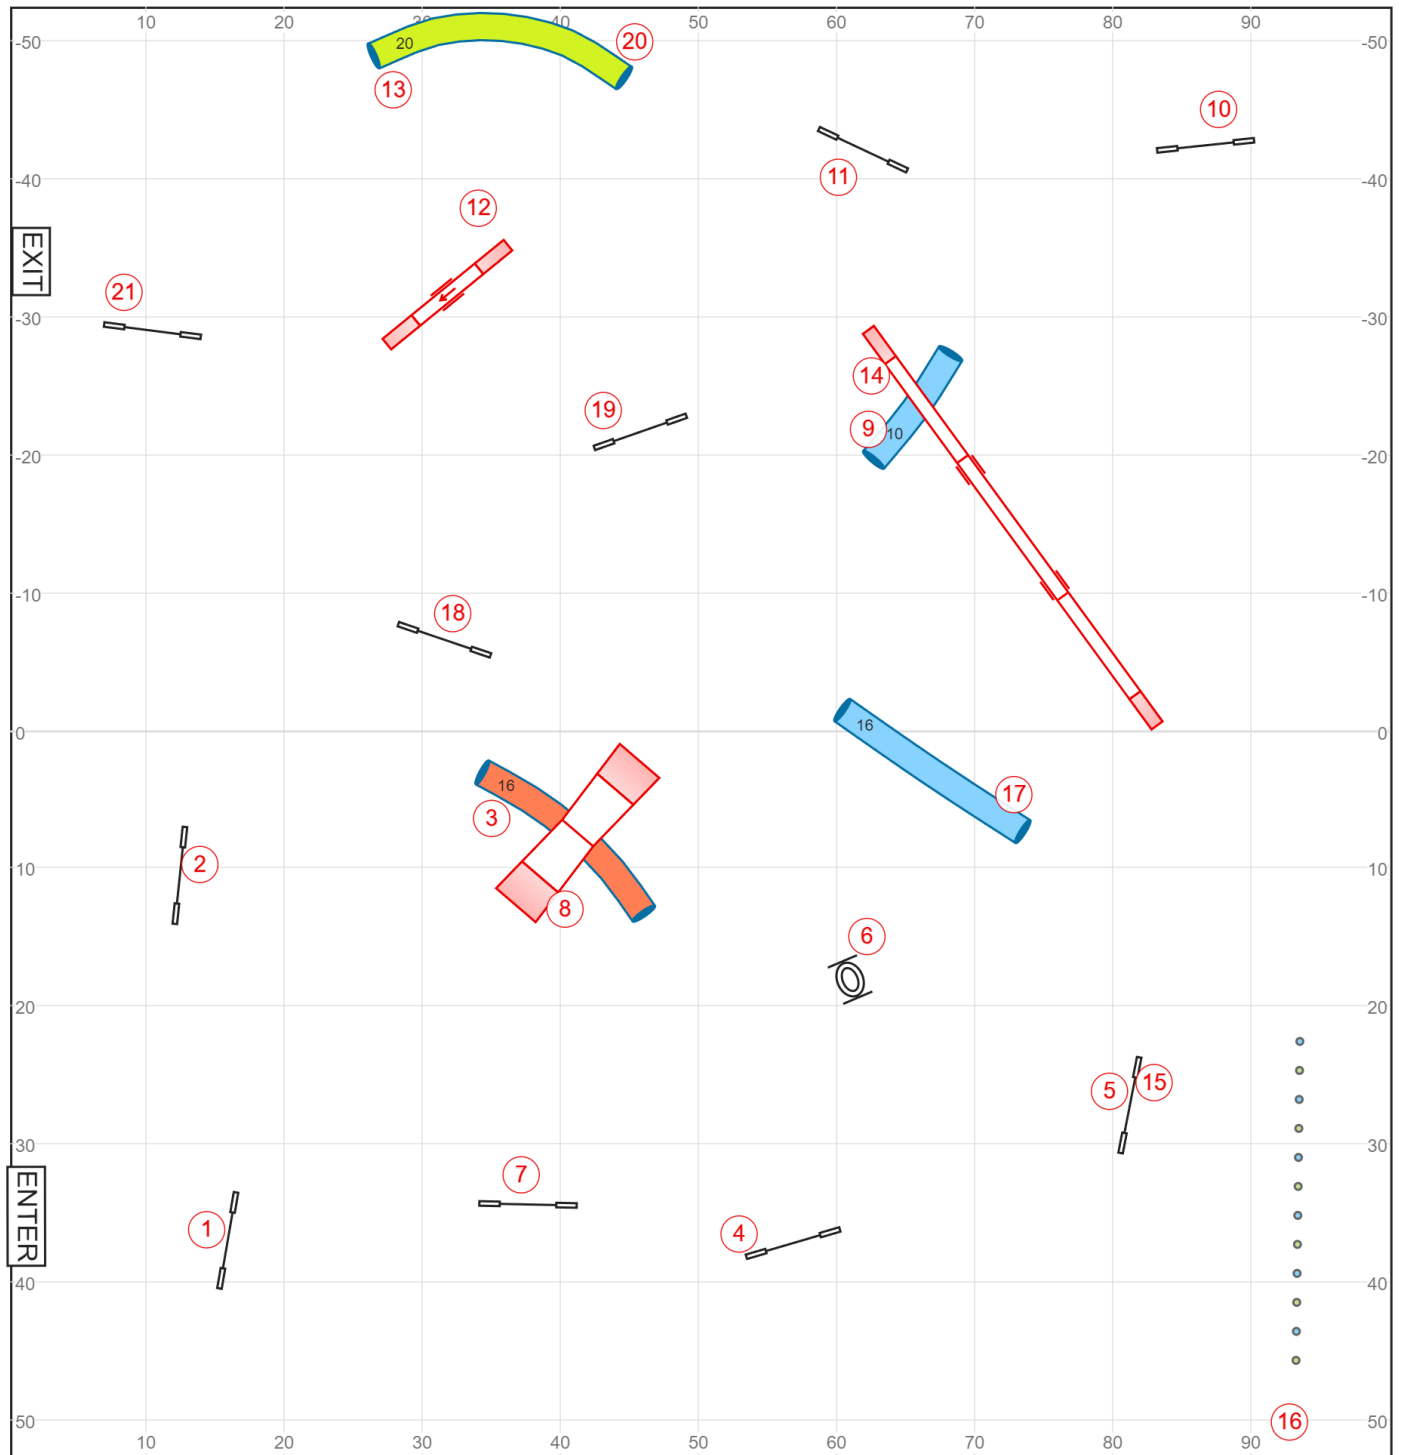

Path length (ft):521.1

Front Range Agility A of D - March 1, 2024 - ISC J2 - Design:Jan Egil Eide / Judge:Jan Skuzynski

Path length (ft):567.8

Front Range Agility A of D - March 1, 2024 - ISC J3 - Design:Jan Egil Eide / Judge:Jan Skuzynski

Path length (ft):680.7

MASTER/EXCELLENT STANDARD
 Front Range Agility Association of Colorado
 Friday - March 1, 2024
 Lori Sage

Front Range Agility A of D - March 1, 2024 - AKC ISC A1 - Design:Jan Egil Eide / Judge:Lori Sage

Path length (ft):595

www.smarteragility.com

Front Range Agility A of D - March 1, 2024 - AKC ISC A2 - Design:Jan Egil Eide / Judge:Lori Sage

Path length (ft):673.7

www.smarteragility.com

Front Range Agility A of D - March 1, 2024 - AKC ISC A3 - Design:Jan Egil Eide / Judge:Lori Sage

Path length (ft):743.5

www.smarteragility.com